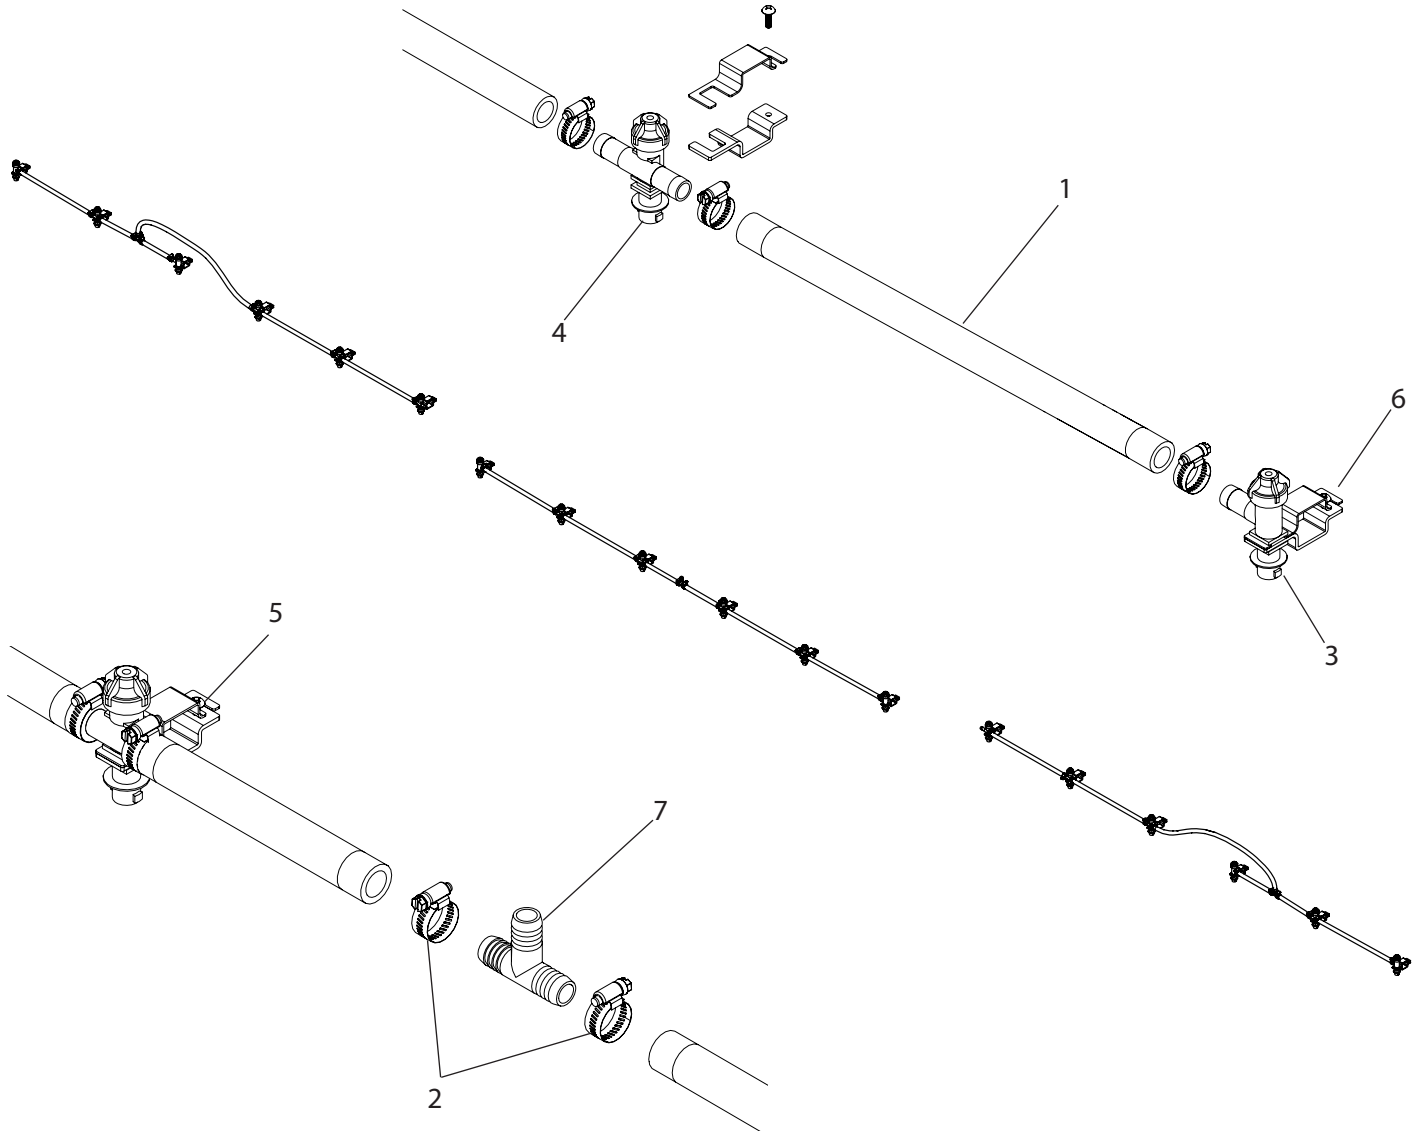

HXP30-20 Breakdown

Boom plumbing, (18) QJ300 nozzle

Ref#	Qty.	Part Number	Description
1	25 FT	1008	Hose, EPDM Rubber 1/2" 300 PSI
2	39	6806052	Hose Clamp, 1/2" - 29/32" SS
3	6	22251311500NYB	Body, Nozzle Elbow 1/2" QJ300
4	12	22252312500NYB	Body, Nozzle Tee 1/2" QJ300
5	6	QJ111SQ112SS +	Clamp, Nozzle Body 1-1/2" Sq Tube SS
6	12	QJ111SQ114SS ++	Clamp, Nozzle Body 1-1/4" Sq Tube SS
7	3	T12	Tee, 1/2" Hose Barbs Nylon

+ Clamps used on Inner Wings

++ Clamps used on Center frame and Outer Wings