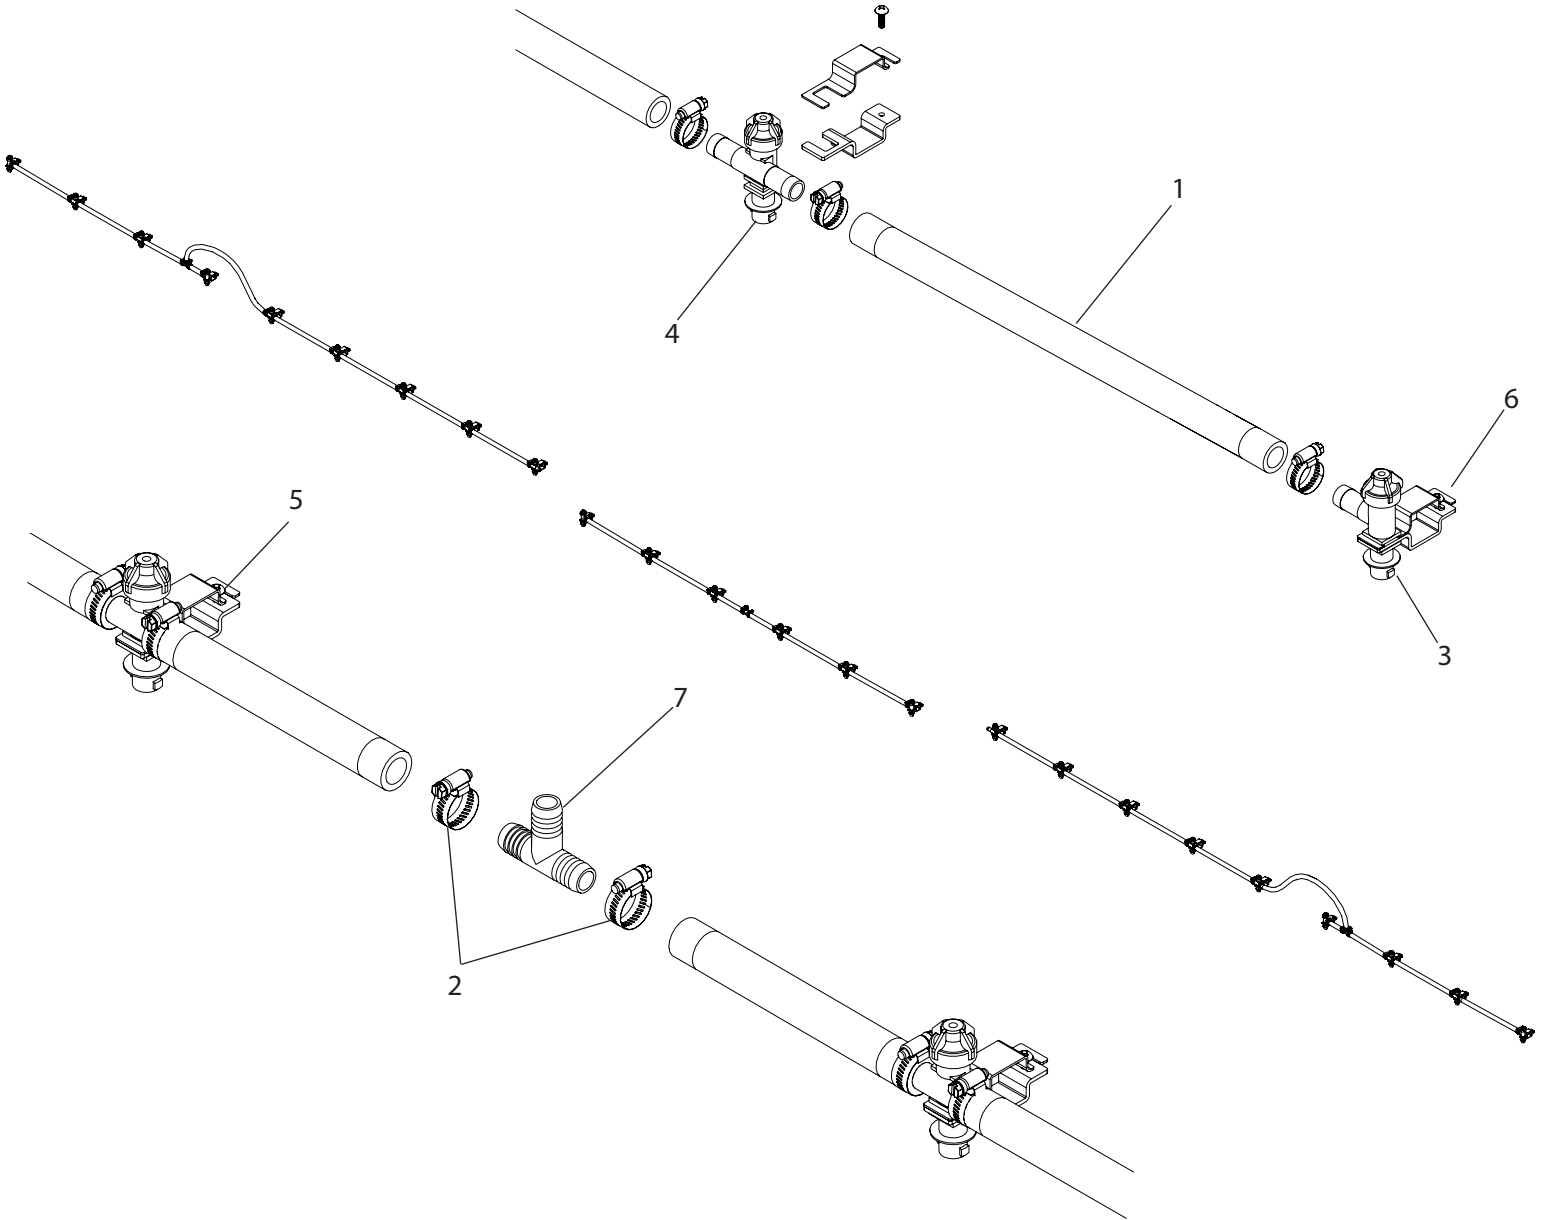

HXP40-20 Breakdown

Boom plumbing, (24) QJ300 nozzle

| Ref# | Qty. | Part Number | Description |
|------|-------|-----------------|--------------------------------------|
| 1 | 36 FT | 1012 | Hose, EPDM Rubber 3/4" 300 PSI |
| 2 | 48 | 6812052 | Hose Clamp, 1/2" - 1-1/4" SS |
| 3 | 8 | 22251311750NYB | Body, Nozzle Elbow 3/4" QJ300 |
| 4 | 19 | 22252312750NYB | Body, Nozzle Tee 3/4" QJ300 |
| 5 | 10 | QJ1115Q112SS ++ | Clamp, Nozzle Body 1-1/2" Sq Tube SS |
| 6 | 14 | QJ1115Q114SS + | Clamp, Nozzle Body 1-1/4" Sq Tube SS |
| 7 | 3 | T34 | Tee, 3/4" hose barbs, nylon |

++ Clamps used on Inner Wings
 + Clamps used on Outer Wings