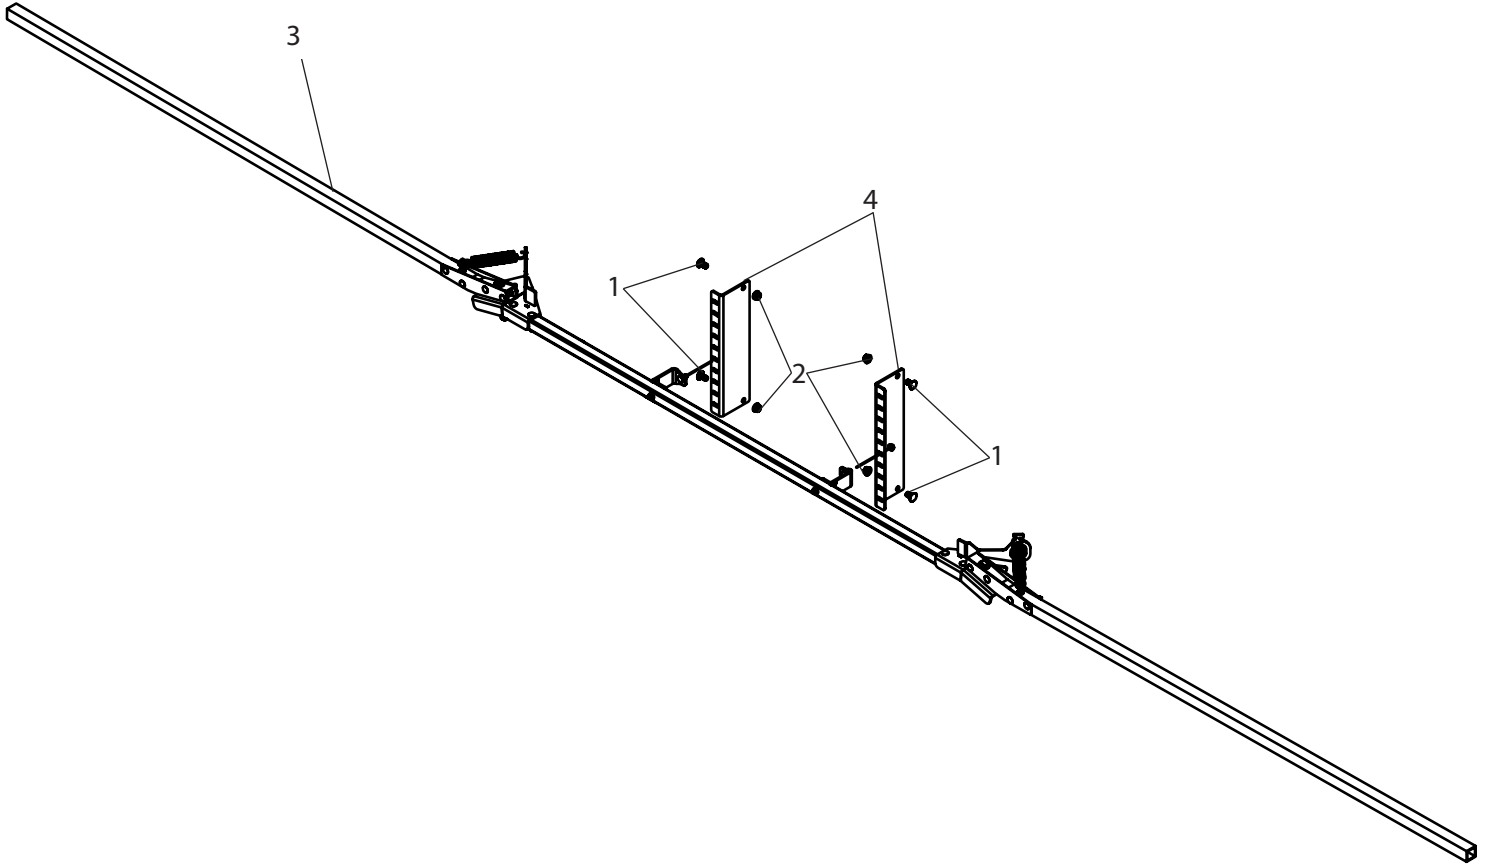

MX240A Breakdown

20' Manual Fold Boom, Wide Mount

Ref#	Qty.	Part Number	Description
1	4	CB12*1G5	Bolt, Carriage 1/2-13 x 1" Gr 5
2	4	FN12	Nut, Flange 1/2-13
3	1	MX240	20' Manual Fold Boom
4	2	T540	Boom mounting plate