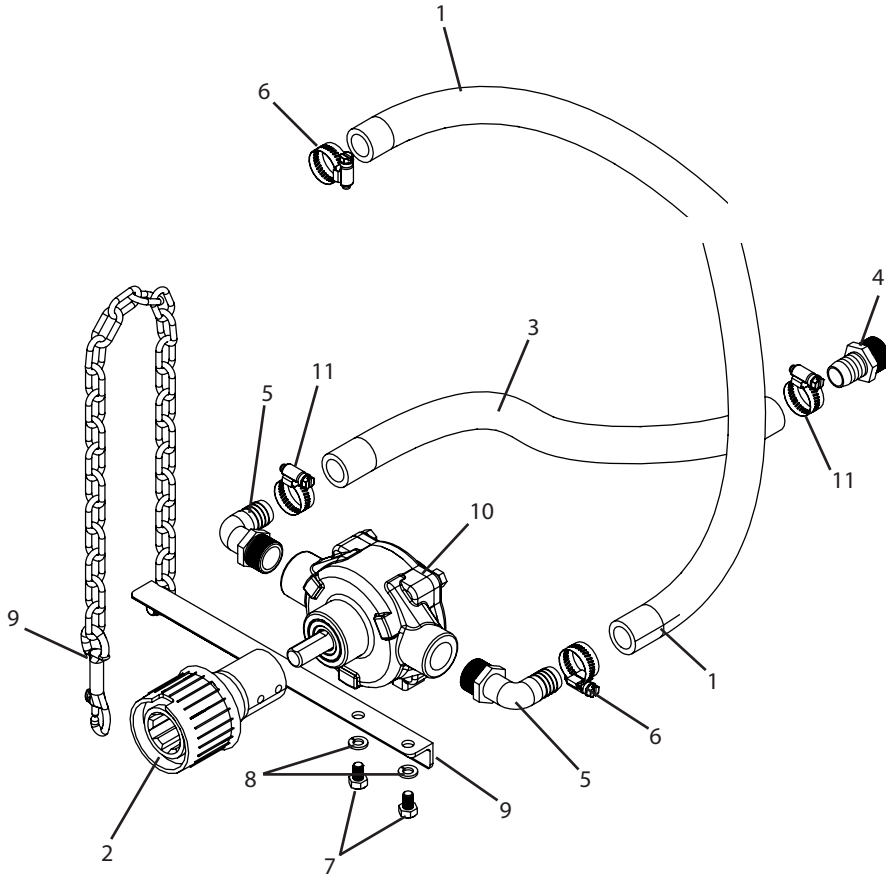

## P3PT-6500C, 6500N, 6500XL Breakdown

### 6500C, 6500N, 6500XL Hypro roller pump with PTO

Ref#	Qty.	Part Number	Description
1	4 FT	1012	Hose, EPDM Rubber 3/4" 300 PSI
2	1	13230074	Coupler, Quick 540 RPM x 5/8" Pump Shaft Forged Steel
3	4	3003	Hose, Suction 3/4" Clear PVC 100 PSI
4	1	3A3434	Fitting, Hose 3/4" MPT x 3/4" HB
5	2	3EL3434	Adapter, Hose 90° 3/4" MPT x 3/4" HB
6	2	6812052	Hose Clamp, 1/2" - 1-1/4" SS
7	2	H5C516*12	Bolt, Hex 5/16-18 x 1/2" Gr 5
8	2	LW516	Washer, Lock 5/16"
9	1	PTA *	Torque arm assembly
	1	6500C	Pump, 6-Roller Cast Iron 5/8" Shaft 3/4" FPT
10	1	6500N	Pump, 6-Roller Ni-Resist 5/8" Shaft 3/4" FPT
	1	6500XL	Pump, Roller SilverCast 6-Roller 5/8" Shaft 3/4" FPT Ports
11	2	6810052	Hose Clamp, 1/2" - 1-1/16" SS

\* Component Parts Breakdowns are available for this part.