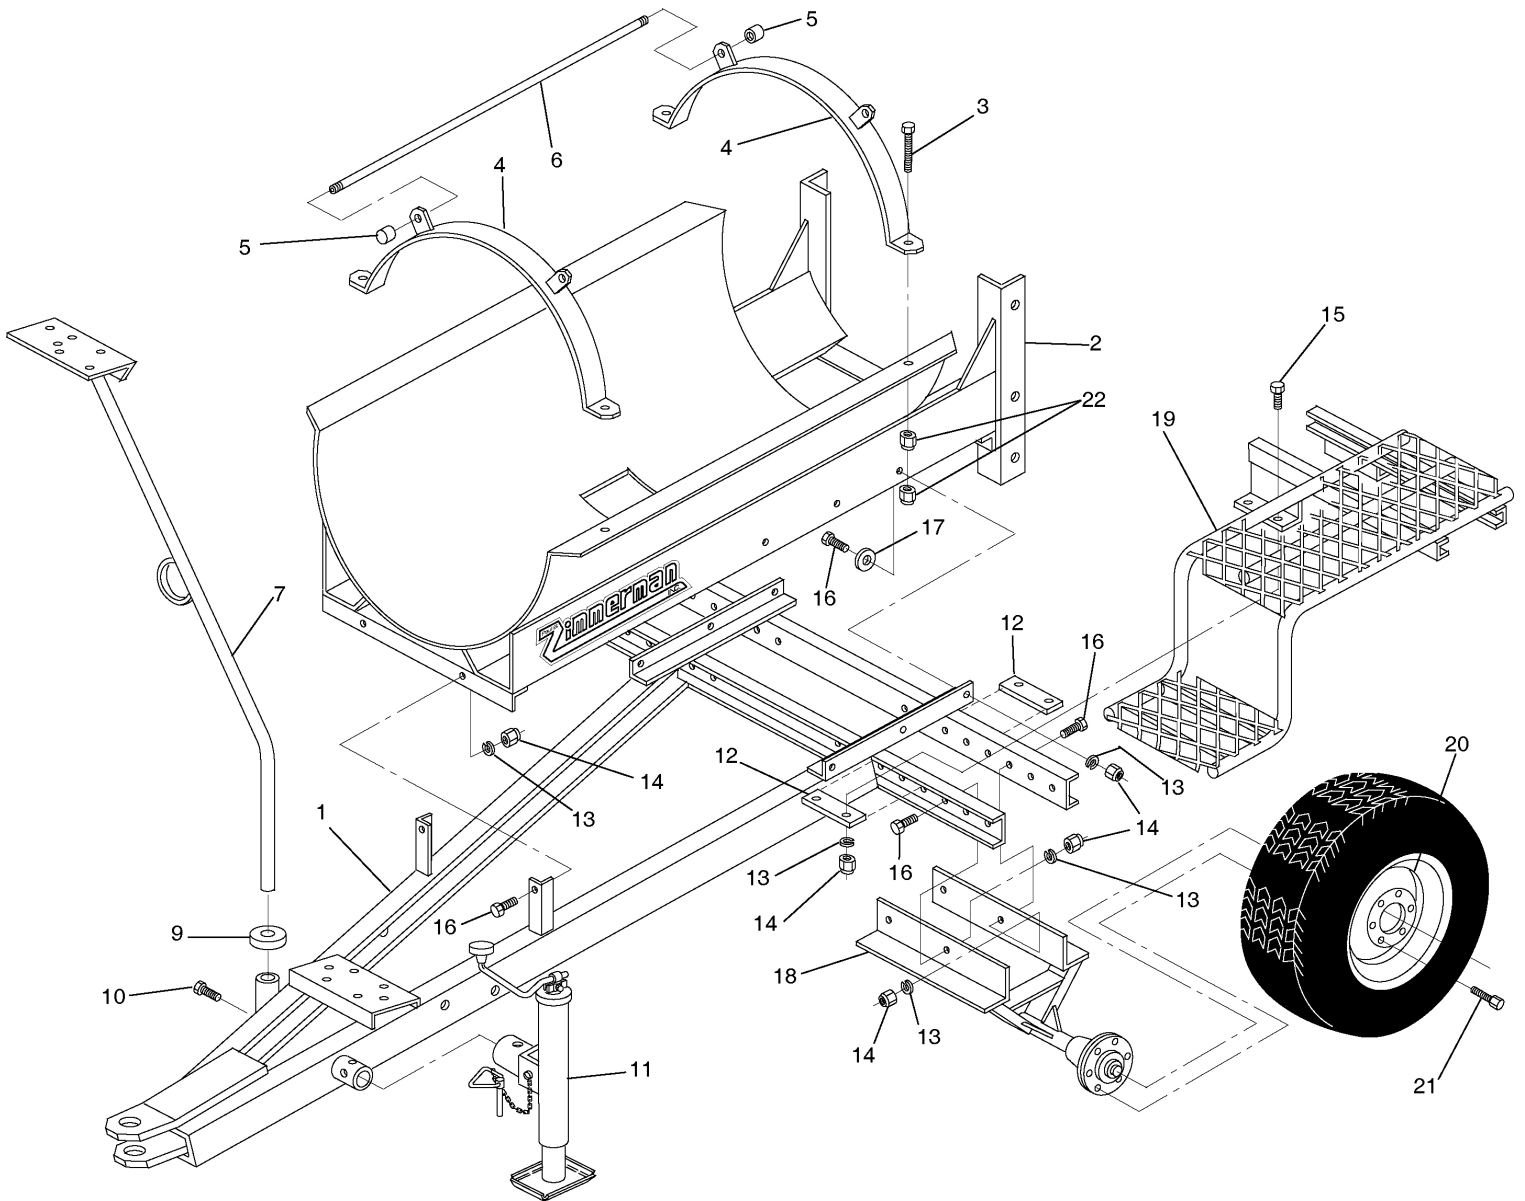

PaulB LLC

50 Woodcorner Road | Lititz PA 17543 | (717) 738-7350
www.CropCareEquipment.com

Model # TR200
200 Gallon Trailer Breakdown

Ref#	Qty	Part#	Description
1	1	T502	Trailer hitch frame
2	1	T502S	Trailer saddle
3	4	HTB38*4S	3/8" x 4" s.s. tap bolt
4	2	SS32B	Tank straps w/rail brackets
5	4	CA12G	1/2" npt cap
6	2	HANDRAIL	Hand rail
7	1	T503	Control stand for 6B3 valves
7	1	T504	Control stand for 6B3 with master valve
9	1	1375P	1-3/8" collar
10	1	SHS38*1	3/8" x 1" Sq. head set screw
11	1	158109	Hitch jack
12	2		Plates (part of step #T501STEP)

Ref#	Qty	Part#	Description
13	20	LW12	1/2" Lock Washer
14	20	NC12	1/2" Nut
15	4	H5C12*112	1/2" x 1-1/2" bolt
16	16	H5C12*114	1/2" x 1-1/4" bolt
17	6	FW12	1/2" Washer
18	2	T501	Spindle assembly
19	1	T501STEP	Step
20	2	R615	6" x 15" rim
20	2	R1015	10" x 15" rim
21	12	54000918	9/16" x 1-3/4" wheel lug bolt
22	8	NC38S	3/8" s.s. nut