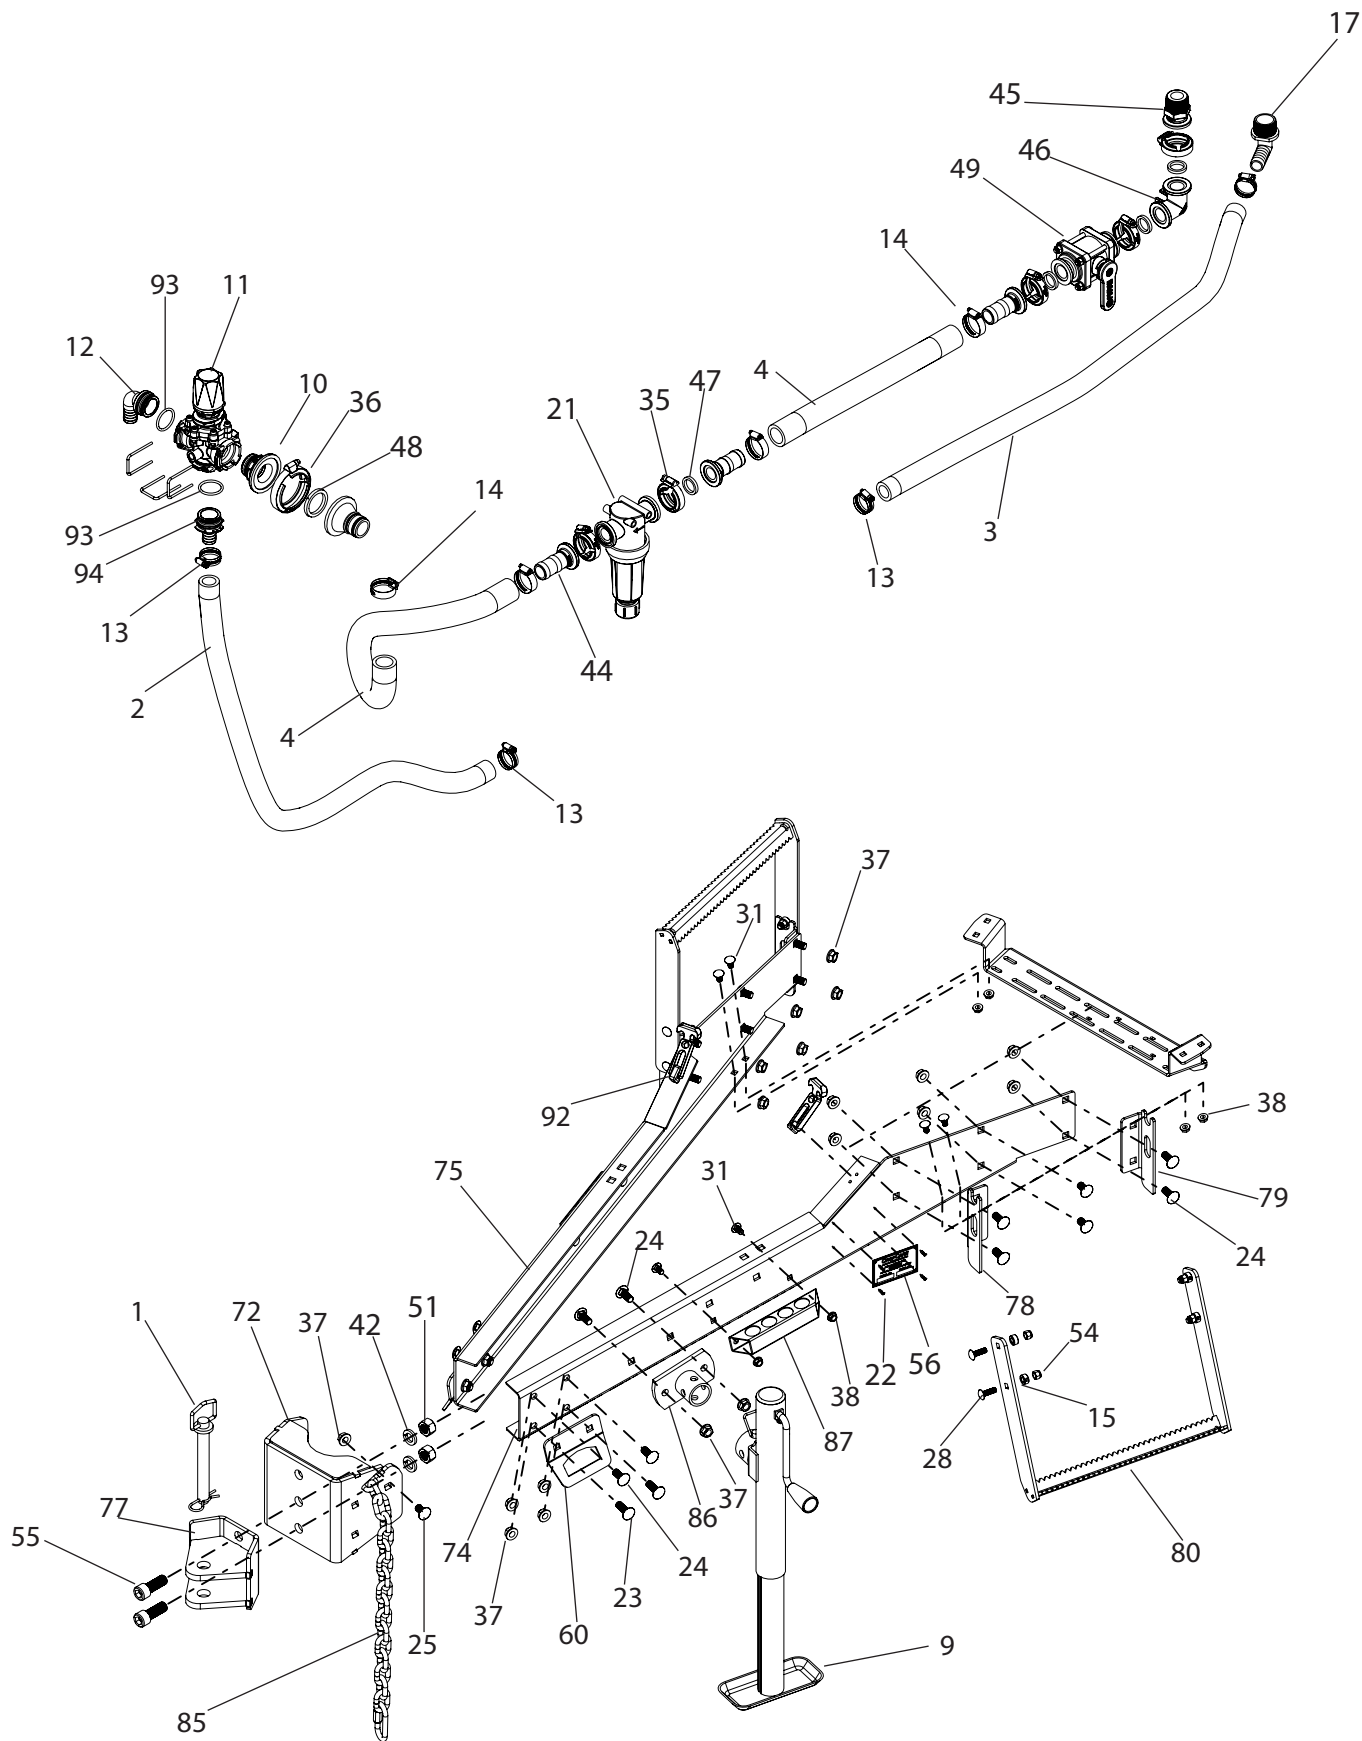

TR205H, TR305H, TR400H Breakdown

Parts List

Ref #	Qty.	Part Numbers	Description
1	1	01788	Pin, Hitch 7/8" x 6-1/4" High Stress
2	4 ft	1016	Hose, EPDM Rubber 1" 300 PSI
3	4 ft	1016	Hose, EPDM Rubber 1" 300 PSI
4	4 ft	3111	Hose, Suction EPDM Blend 1-1/4" 70 PSI
-	1	47321	*+ Tank, 300 Gallon w/ 2-1/2" Sump Yellow
-	1	47323	*+ Tank, 200 Gallon w/ 2-1/2" Sump Yellow
7	1	47332	Tank, 400 Gallon w/ 2-1/2" Sump Yellow
8	1	82614	Adapter, AS40 to 2" Flange Fitting
9	1	158109	Jack, 2000 Lb 10" Side Wind Weld-On Tube
10	1	279157	Connector, Male T5 QC to 2" Flange
11	1	475552	Valve, Pressure Relief T5 QC, 290 psi
12	1	1191525	T5 Male QC to 90 deg 1" HB
13	4	6816052	Hose Clamp, 13/16" - 1-1/2" SS
14	4	6820052	Hose Clamp, 13/16" - 1-3/4" SS
15	8	0375P	Shaft Collar, 3/8"
16	2	3A3458	Adapter, Hose 3/4" MPT x 5/8" Barb
17	1	3EL114100	Hose adapter, 90°, 1 1/4" MPT x 1" barb
18	1	8M34*4	Nipple, 3/4" MPT x 4" Sch 80 Poly
19	1	8RB11434	Bushing, Reducer 1-1/4" MPT x 3/4" FPT Sch 80 Poly
20	1	8TT34	Tee, Poly 3/4" FPT Sch 80
21	1	AA126ML-F50-50 +	Strainer, Line 1" Flange 50 Mesh Screen Flush Out
22	4	BTT44	Rivet, Pop 1/8" Dia. x .188" x .250" Grip SS
23	4	CB12*112G5	Bolt, Carriage 1/2-13 x 1-1/2" Gr 5
24	18	CB12*114G5	Bolt, Carriage 1/2-13 x 1-1/4" Gr 5
25	17	CB12*1G5	Bolt, Carriage 1/2-13 x 1" Gr 5
26	4	CB12*2G5	Bolt, Carriage 1/2-13 x 2" Gr 5
27	2	CB12*3G5	Bolt, Carriage 1/2-13 x 3" Gr 5
28	8	CB38*114G5	Bolt, Carriage 3/8-16 x 1-1/4" Gr 5
29	6	CB38*1G5	Bolt, Carriage 3/8-16 x 1" Gr 5
30	6	CB38*234G5	Bolt, Carriage 3/8-16 x 2-3/4" Gr 5
31	24	CB38*34G5	Bolt, Carriage 3/8-16 x 1-1/4" Gr 5
32	4	CB38*4G5 **	Bolt, Carriage 3/8-16 x 4" Gr 5
33	1	DE105	Decal, Max Operating Pressure
34	1	DE115	Decal, Read owners manual label
35	5	FC100	Clamp, Flange 1" Std SS
36	1	FC200	Clamp, Flange 2" Std SS
37	45	FN12	Nut, Flange 1/2-13
38	40	FN38	Nut, Flange 3/8-16
39	2	FN516	Nut, Flange 5/16-18
40	2	H5C516*312	Bolt, Hex 5/16-18 x 3-1/2" Gr 5
41	2	H8*16M	Bolt, Hex Metric 8mm x 16mm 1.25 Pitch Class 10.9 Zinc
42	2	LW34G8	Washer, Lock 3/4" Gr 8