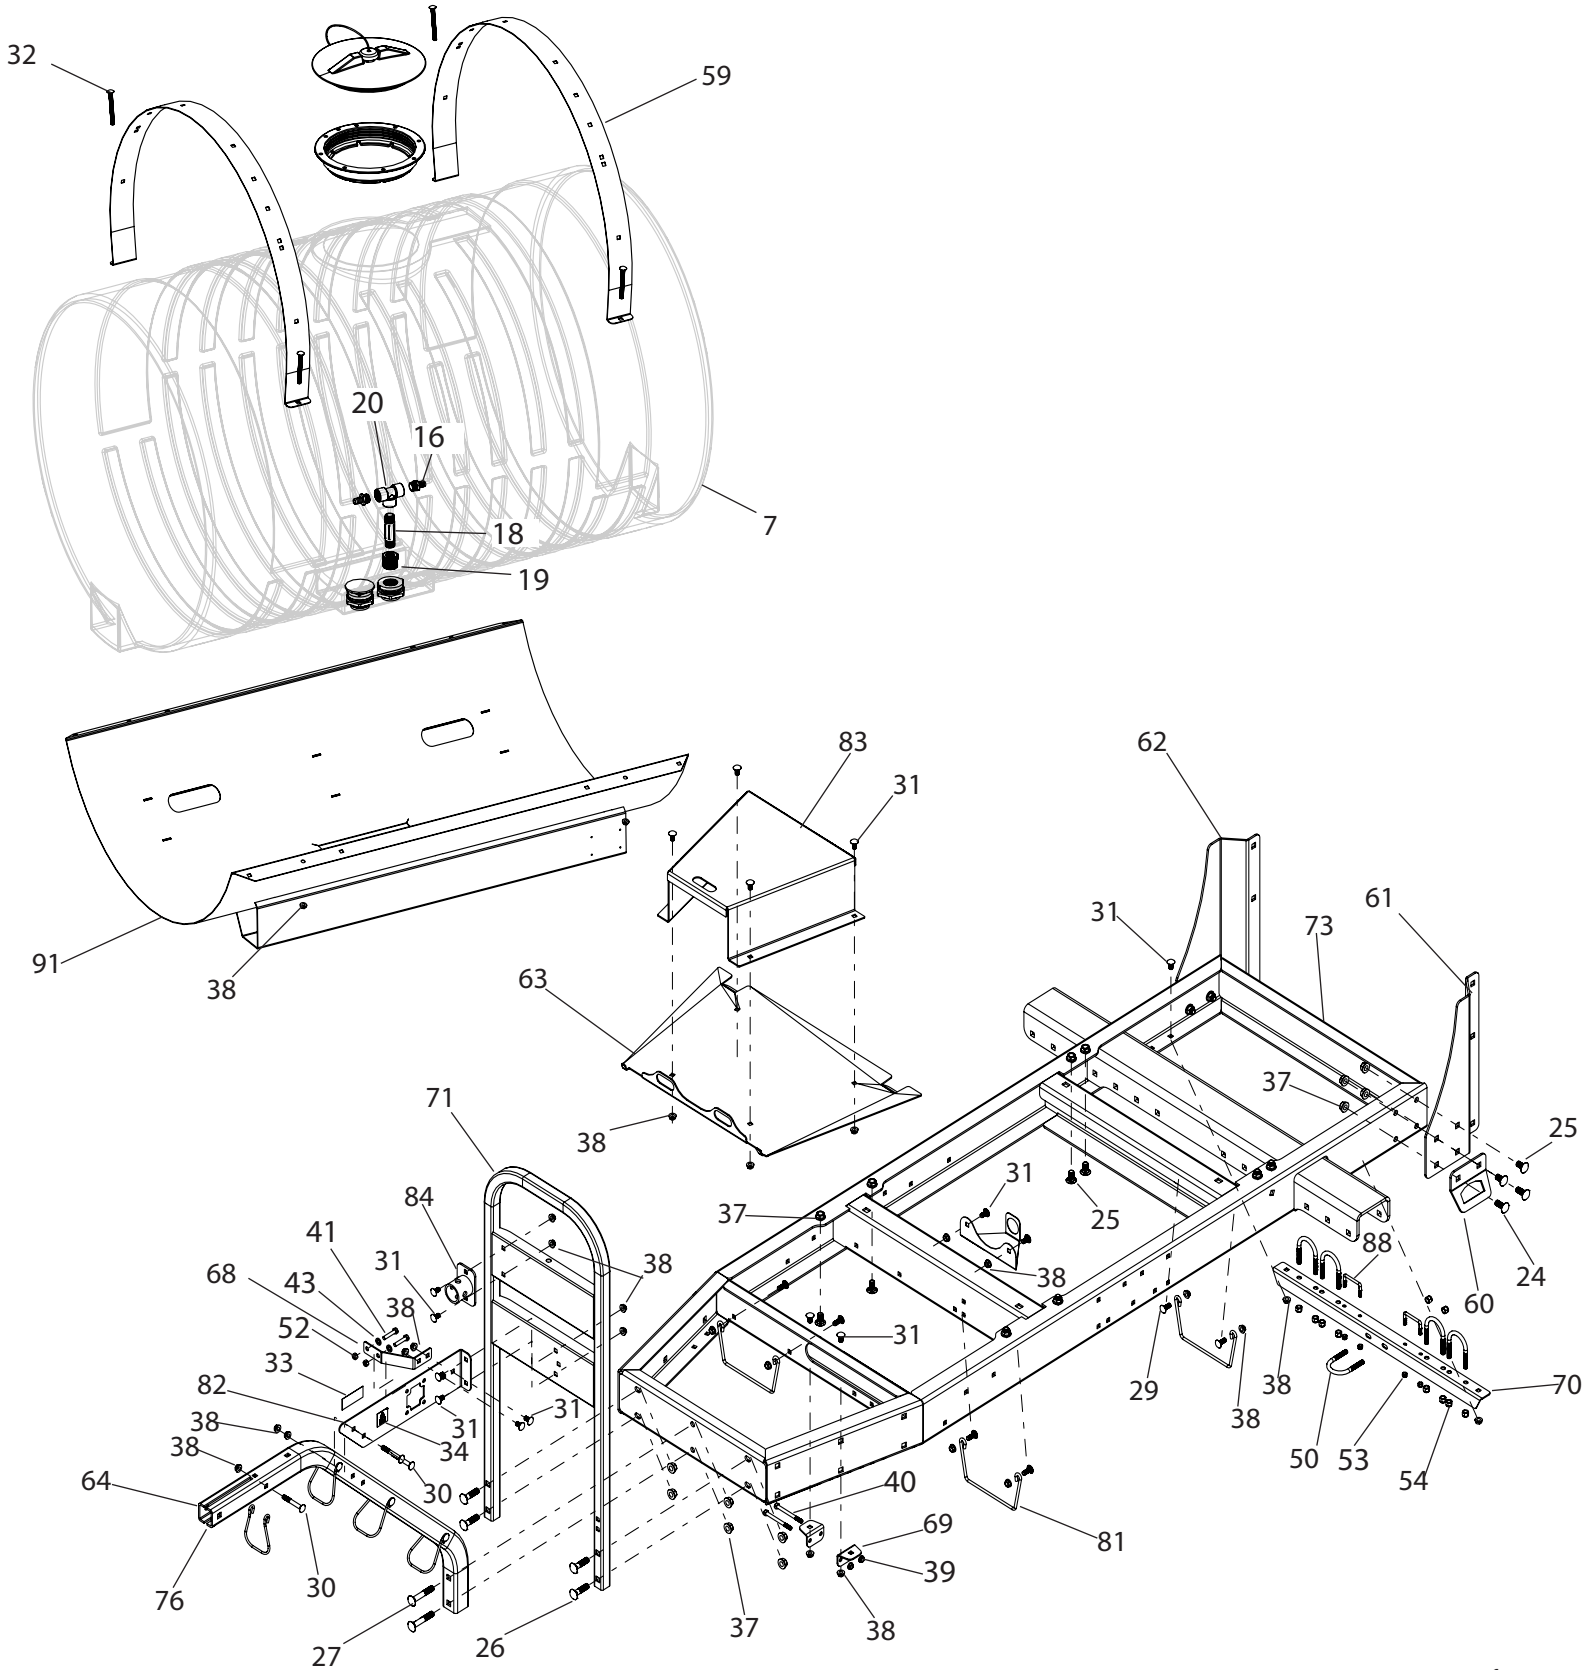

TR200H, TR305H, TR400H Breakdown