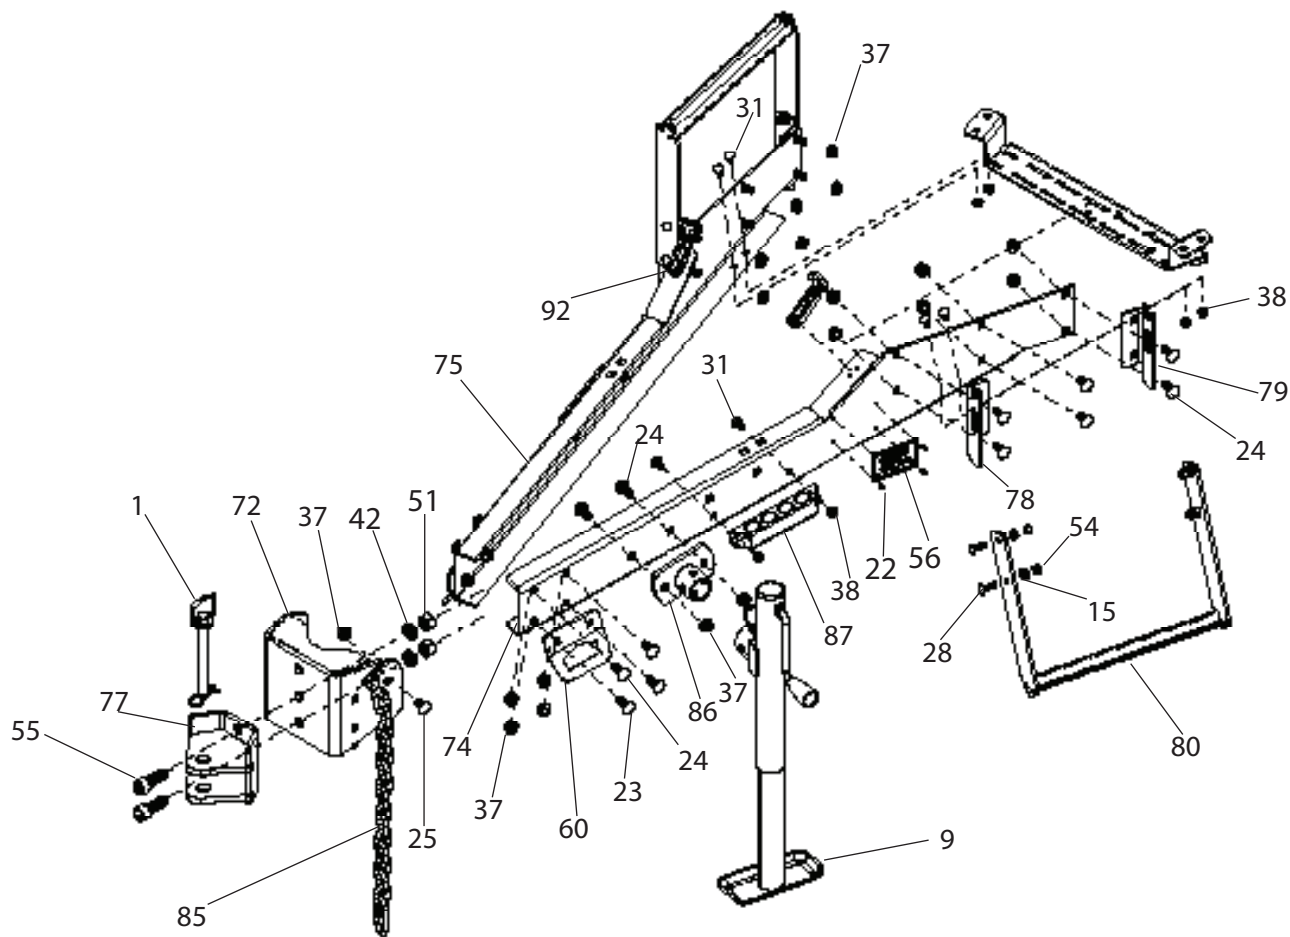

TR200H, TR305H, TR400H Breakdown

TR205H, TR305H, TR400H Breakdown

Parts List

Ref #	Qty.	Part Numbers	Description
1	1	01788	Pin, Hitch 7/8" x 6-1/4" High Stress
2	4 ft	1016	Hose, EPDM Rubber 1" 300 PSI
3	4 ft	1016	Hose, EPDM Rubber 1" 300 PSI
4	4 ft	3111	Hose, Suction EPDM Blend 1-1/4" 70 PSI
-	1	47321	*+ Tank, 300 Gallon w/ 2-1/2" Sump Yellow
-	1	47323	*+ Tank, 200 Gallon w/ 2-1/2" Sump Yellow
7	1	47332	Tank, 400 Gallon w/ 2-1/2" Sump Yellow
8	1	82614	Adapter, AS40 to 2" Flange Fitting
9	1	158109	Jack, 2000 Lb 10" Side Wind Weld-On Tube
10	1	279157	Connector, Male T5 QC to 2" Flange
11	1	475552	Valve, Pressure Relief T5 QC, 290 psi
12	1	1191525	T5 Male QC to 90 deg 1" HB
13	4	6816052	Hose Clamp, 13/16" - 1-1/2" SS
14	4	6820052	Hose Clamp, 13/16" - 1-3/4" SS
15	8	0375P	Shaft Collar, 3/8"
16	2	3A3458	Adapter, Hose 3/4" MPT x 5/8" Barb
17	1	3EL114100	Hose adapter, 90°, 1 1/4" MPT x 1" barb
18	1	8M34*4	Nipple, 3/4" MPT x 4" Sch 80 Poly
19	1	8RB11434	Bushing, Reducer 1-1/4" MPT x 3/4" FPT Sch 80 Poly
20	1	8TT34	Tee, Poly 3/4" FPT Sch 80
21	1	AA126ML-F50-50 +	Strainer, Line 1" Flange 50 Mesh Screen Flush Out
22	4	BTT44	Rivet, Pop 1/8" Dia. x .188" x .250" Grip SS
23	4	CB12*112G5	Bolt, Carriage 1/2-13 x 1-1/2" Gr 5
24	18	CB12*114G5	Bolt, Carriage 1/2-13 x 1-1/4" Gr 5
25	17	CB12*1G5	Bolt, Carriage 1/2-13 x 1" Gr 5
26	4	CB12*2G5	Bolt, Carriage 1/2-13 x 2" Gr 5
27	2	CB12*3G5	Bolt, Carriage 1/2-13 x 3" Gr 5
28	8	CB38*114G5	Bolt, Carriage 3/8-16 x 1-1/4" Gr 5
29	6	CB38*1G5	Bolt, Carriage 3/8-16 x 1" Gr 5
30	6	CB38*234G5	Bolt, Carriage 3/8-16 x 2-3/4" Gr 5
31	24	CB38*34G5	Bolt, Carriage 3/8-16 x 1-1/4" Gr 5
32	4	CB38*4G5 **	Bolt, Carriage 3/8-16 x 4" Gr 5
33	1	DE105	Decal, Max Operating Pressure
34	1	DE115	Decal, Read owners manual label
35	5	FC100	Clamp, Flange 1" Std SS
36	1	FC200	Clamp, Flange 2" Std SS
37	45	FN12	Nut, Flange 1/2-13
38	40	FN38	Nut, Flange 3/8-16
39	2	FN516	Nut, Flange 5/16-18
40	2	H5C516*312	Bolt, Hex 5/16-18 x 3-1/2" Gr 5
41	2	H8*16M	Bolt, Hex Metric 8mm x 16mm 1.25 Pitch Class 10.9 Zinc
42	2	LW34G8	Washer, Lock 3/4" Gr 8