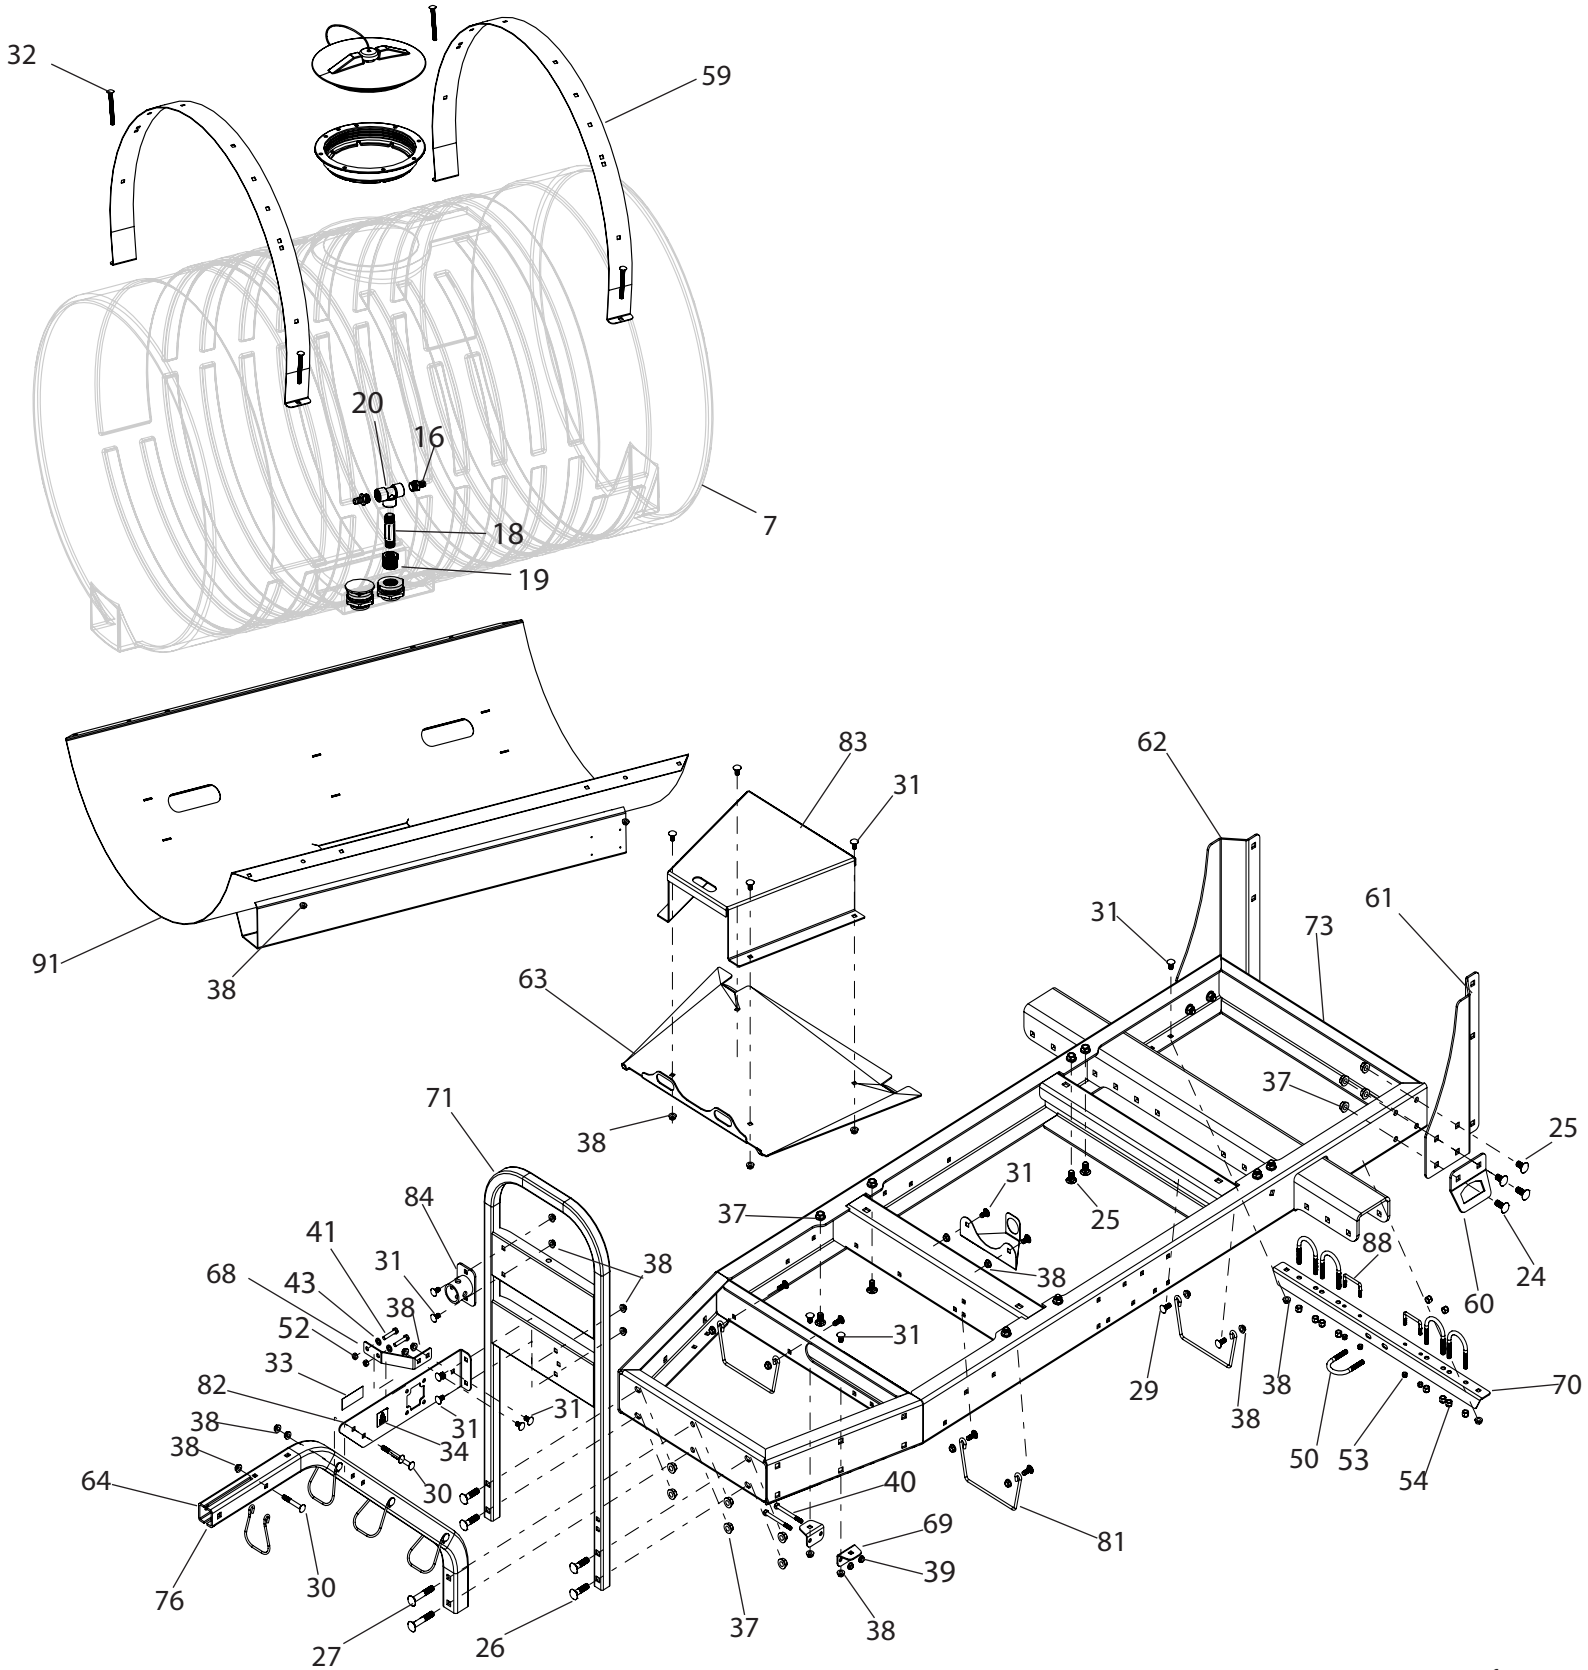

TR200H, TR305H, TR400H Breakdown

TR205H, TR305H, TR400H Breakdown

Parts List

Ref #	Qty.	Part Numbers	Description
1	1	01788	Pin, Hitch 7/8" x 6-1/4" High Stress
2	4 ft	1016	Hose, EPDM Rubber 1" 300 PSI
3	4 ft	1016	Hose, EPDM Rubber 1" 300 PSI
4	4 ft	3111	Hose, Suction EPDM Blend 1-1/4" 70 PSI
-	1	47321	*+ Tank, 300 Gallon w/ 2-1/2" Sump Yellow
-	1	47323	*+ Tank, 200 Gallon w/ 2-1/2" Sump Yellow
7	1	47332	Tank, 400 Gallon w/ 2-1/2" Sump Yellow
8	1	82614	Adapter, AS40 to 2" Flange Fitting
9	1	158109	Jack, 2000 Lb 10" Side Wind Weld-On Tube
10	1	279157	Connector, Male T5 QC to 2" Flange
11	1	475552	Valve, Pressure Relief T5 QC, 290 psi
12	1	1191525	T5 Male QC to 90 deg 1" HB
13	4	6816052	Hose Clamp, 13/16" - 1-1/2" SS
14	4	6820052	Hose Clamp, 13/16" - 1-3/4" SS
15	8	0375P	Shaft Collar, 3/8"
16	2	3A3458	Adapter, Hose 3/4" MPT x 5/8" Barb
17	1	3EL114100	Hose adapter, 90°, 1 1/4" MPT x 1" barb
18	1	8M34*4	Nipple, 3/4" MPT x 4" Sch 80 Poly
19	1	8RB11434	Bushing, Reducer 1-1/4" MPT x 3/4" FPT Sch 80 Poly
20	1	8TT34	Tee, Poly 3/4" FPT Sch 80
21	1	AA126ML-F50-50 +	Strainer, Line 1" Flange 50 Mesh Screen Flush Out
22	4	BTT44	Rivet, Pop 1/8" Dia. x .188" x .250" Grip SS
23	4	CB12*112G5	Bolt, Carriage 1/2-13 x 1-1/2" Gr 5
24	18	CB12*114G5	Bolt, Carriage 1/2-13 x 1-1/4" Gr 5
25	17	CB12*1G5	Bolt, Carriage 1/2-13 x 1" Gr 5
26	4	CB12*2G5	Bolt, Carriage 1/2-13 x 2" Gr 5
27	2	CB12*3G5	Bolt, Carriage 1/2-13 x 3" Gr 5
28	8	CB38*114G5	Bolt, Carriage 3/8-16 x 1-1/4" Gr 5
29	6	CB38*1G5	Bolt, Carriage 3/8-16 x 1" Gr 5
30	6	CB38*234G5	Bolt, Carriage 3/8-16 x 2-3/4" Gr 5
31	24	CB38*34G5	Bolt, Carriage 3/8-16 x 1-1/4" Gr 5
32	4	CB38*4G5 **	Bolt, Carriage 3/8-16 x 4" Gr 5
33	1	DE105	Decal, Max Operating Pressure
34	1	DE115	Decal, Read owners manual label
35	5	FC100	Clamp, Flange 1" Std SS
36	1	FC200	Clamp, Flange 2" Std SS
37	45	FN12	Nut, Flange 1/2-13
38	40	FN38	Nut, Flange 3/8-16
39	2	FN516	Nut, Flange 5/16-18
40	2	H5C516*312	Bolt, Hex 5/16-18 x 3-1/2" Gr 5
41	2	H8*16M	Bolt, Hex Metric 8mm x 16mm 1.25 Pitch Class 10.9 Zinc
42	2	LW34G8	Washer, Lock 3/4" Gr 8