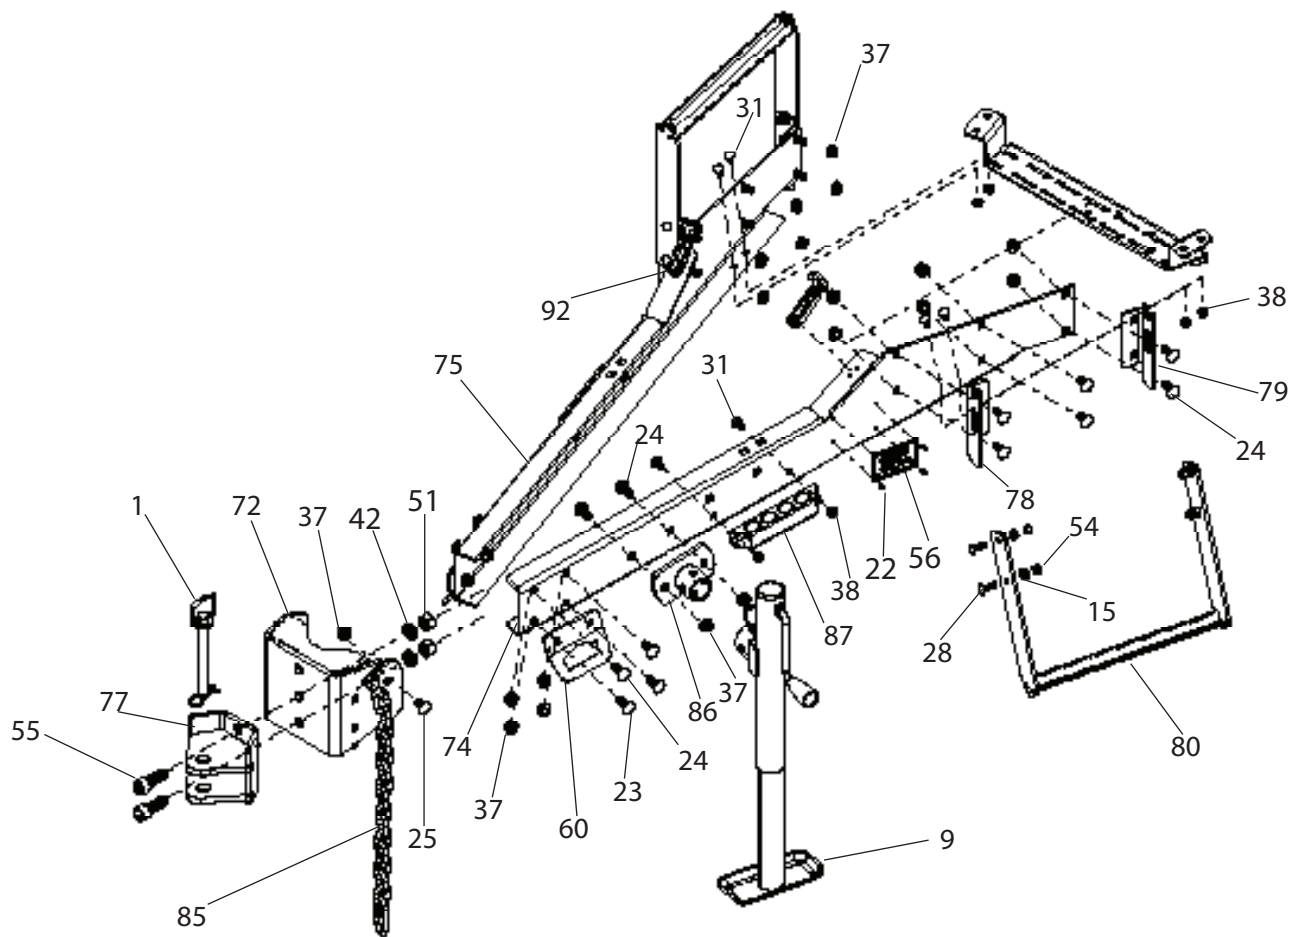

TR200H, TR305H, TR400H Breakdown

TR205H, TR305H, TR400H Breakdown

Parts List

Ref #	Qty.	Part Numbers	Description
1	1	01788	Pin, Hitch 7/8" x 6-1/4" High Stress
2	4 ft	1016	Hose, EPDM Rubber 1" 300 PSI
3	4 ft	1016	Hose, EPDM Rubber 1" 300 PSI
4	4 ft	3111	Hose, Suction EPDM Blend 1-1/4" 70 PSI
-	1	47321	*+ Tank, 300 Gallon w/ 2-1/2" Sump Yellow
-	1	47323	*+ Tank, 200 Gallon w/ 2-1/2" Sump Yellow
7	1	47332	Tank, 400 Gallon w/ 2-1/2" Sump Yellow
8	1	82614	Adapter, AS40 to 2" Flange Fitting
9	1	158109	Jack, 2000 Lb 10" Side Wind Weld-On Tube
10	1	279157	Connector, Male T5 QC to 2" Flange
11	1	475552	Valve, Pressure Relief T5 QC, 290 psi
12	1	1191525	T5 Male QC to 90 deg 1" HB
13	4	6816052	Hose Clamp, 13/16" - 1-1/2" SS
14	4	6820052	Hose Clamp, 13/16" - 1-3/4" SS
15	8	0375P	Shaft Collar, 3/8"
16	2	3A3458	Adapter, Hose 3/4" MPT x 5/8" Barb
17	1	3EL114100	Hose adapter, 90°, 1 1/4" MPT x 1" barb
18	1	8M34*4	Nipple, 3/4" MPT x 4" Sch 80 Poly
19	1	8RB11434	Bushing, Reducer 1-1/4" MPT x 3/4" FPT Sch 80 Poly
20	1	8TT34	Tee, Poly 3/4" FPT Sch 80
21	1	AA126ML-F50-50 +	Strainer, Line 1" Flange 50 Mesh Screen Flush Out
22	4	BTT44	Rivet, Pop 1/8" Dia. x .188" x .250" Grip SS
23	4	CB12*112G5	Bolt, Carriage 1/2-13 x 1-1/2" Gr 5
24	18	CB12*114G5	Bolt, Carriage 1/2-13 x 1-1/4" Gr 5
25	17	CB12*1G5	Bolt, Carriage 1/2-13 x 1" Gr 5
26	4	CB12*2G5	Bolt, Carriage 1/2-13 x 2" Gr 5
27	2	CB12*3G5	Bolt, Carriage 1/2-13 x 3" Gr 5
28	8	CB38*114G5	Bolt, Carriage 3/8-16 x 1-1/4" Gr 5
29	6	CB38*1G5	Bolt, Carriage 3/8-16 x 1" Gr 5
30	6	CB38*234G5	Bolt, Carriage 3/8-16 x 2-3/4" Gr 5
31	24	CB38*34G5	Bolt, Carriage 3/8-16 x 1-1/4" Gr 5
32	4	CB38*4G5 **	Bolt, Carriage 3/8-16 x 4" Gr 5
33	1	DE105	Decal, Max Operating Pressure
34	1	DE115	Decal, Read owners manual label
35	5	FC100	Clamp, Flange 1" Std SS
36	1	FC200	Clamp, Flange 2" Std SS
37	45	FN12	Nut, Flange 1/2-13
38	40	FN38	Nut, Flange 3/8-16
39	2	FN516	Nut, Flange 5/16-18
40	2	H5C516*312	Bolt, Hex 5/16-18 x 3-1/2" Gr 5
41	2	H8*16M	Bolt, Hex Metric 8mm x 16mm 1.25 Pitch Class 10.9 Zinc
42	2	LW34G8	Washer, Lock 3/4" Gr 8