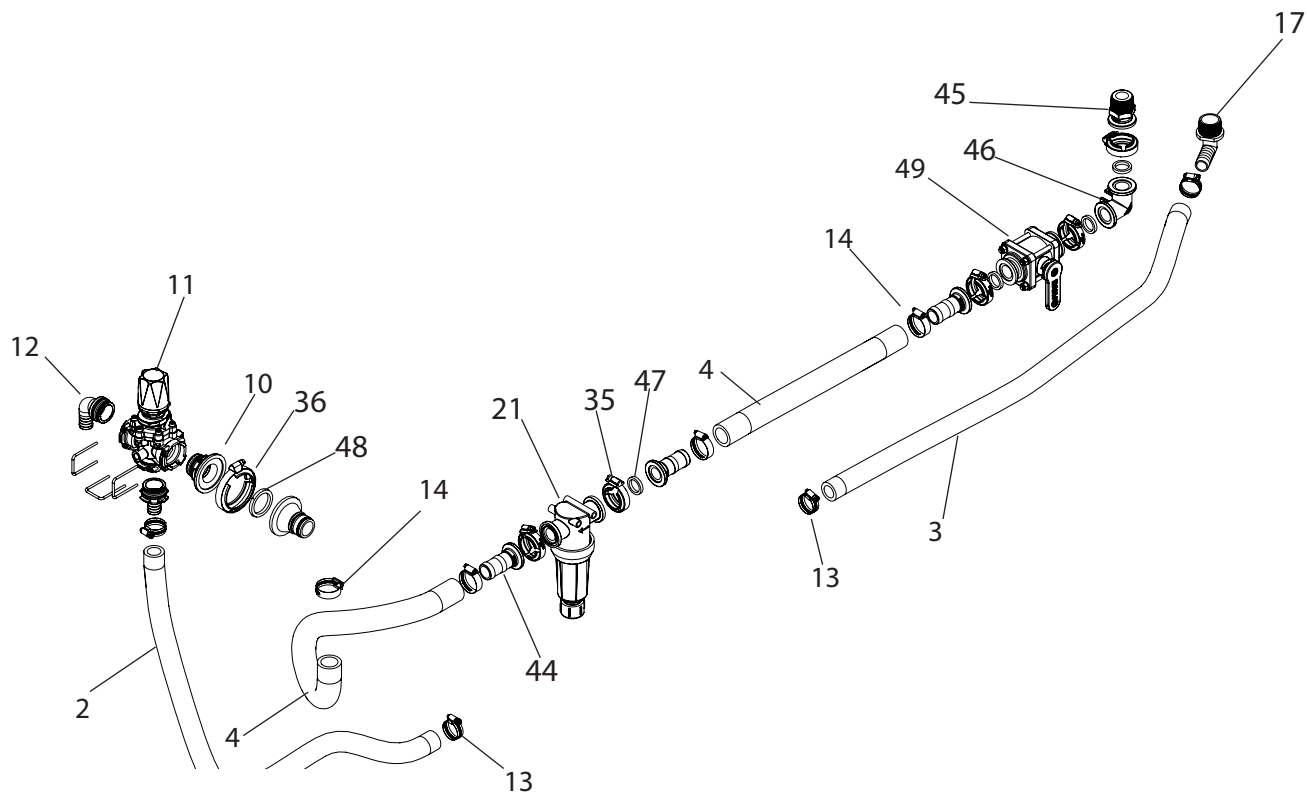

TR205H, TR305H, TR400H Breakdown

Parts List

Ref #	Qty.	Part Numbers	Description
1	1	01788	Pin, Hitch 7/8" x 6-1/4" High Stress
2	4 ft	1016	Hose, EPDM Rubber 1" 300 PSI
3	4 ft	1016	Hose, EPDM Rubber 1" 300 PSI
4	4 ft	3111	Hose, Suction EPDM Blend 1-1/4" 70 PSI
-	1	47321	*+ Tank, 300 Gallon w/ 2-1/2" Sump Yellow
-	1	47323	*+ Tank, 200 Gallon w/ 2-1/2" Sump Yellow
7	1	47332	Tank, 400 Gallon w/ 2-1/2" Sump Yellow
8	1	82614	Adapter, AS40 to 2" Flange Fitting
9	1	158109	Jack, 2000 Lb 10" Side Wind Weld-On Tube
10	1	279157	Connector, Male T5 QC to 2" Flange
11	1	475552	Valve, Pressure Relief T5 QC, 290 psi
12	1	1191525	T5 Male QC to 90 deg 1" HB
13	4	6816052	Hose Clamp, 13/16" - 1-1/2" SS
14	4	6820052	Hose Clamp, 13/16" - 1-3/4" SS
15	8	0375P	Shaft Collar, 3/8"
16	2	3A3458	Adapter, Hose 3/4" MPT x 5/8" Barb
17	1	3EL114100	Hose adapter, 90°, 1 1/4" MPT x 1" barb
18	1	8M34*4	Nipple, 3/4" MPT x 4" Sch 80 Poly
19	1	8RB11434	Bushing, Reducer 1-1/4" MPT x 3/4" FPT Sch 80 Poly
20	1	8TT34	Tee, Poly 3/4" FPT Sch 80
21	1	AA126ML-F50-50 +	Strainer, Line 1" Flange 50 Mesh Screen Flush Out
22	4	BTT44	Rivet, Pop 1/8" Dia. x .188" x .250" Grip SS
23	4	CB12*112G5	Bolt, Carriage 1/2-13 x 1-1/2" Gr 5
24	18	CB12*114G5	Bolt, Carriage 1/2-13 x 1-1/4" Gr 5
25	17	CB12*1G5	Bolt, Carriage 1/2-13 x 1" Gr 5
26	4	CB12*2G5	Bolt, Carriage 1/2-13 x 2" Gr 5
27	2	CB12*3G5	Bolt, Carriage 1/2-13 x 3" Gr 5
28	8	CB38*114G5	Bolt, Carriage 3/8-16 x 1-1/4" Gr 5
29	6	CB38*1G5	Bolt, Carriage 3/8-16 x 1" Gr 5
30	6	CB38*234G5	Bolt, Carriage 3/8-16 x 2-3/4" Gr 5
31	24	CB38*34G5	Bolt, Carriage 3/8-16 x 1-1/4" Gr 5
32	4	CB38*4G5 **	Bolt, Carriage 3/8-16 x 4" Gr 5
33	1	DE105	Decal, Max Operating Pressure
34	1	DE115	Decal, Read owners manual label
35	5	FC100	Clamp, Flange 1" Std SS
36	1	FC200	Clamp, Flange 2" Std SS
37	45	FN12	Nut, Flange 1/2-13
38	40	FN38	Nut, Flange 3/8-16
39	2	FN516	Nut, Flange 5/16-18
40	2	H5C516*312	Bolt, Hex 5/16-18 x 3-1/2" Gr 5
41	2	H8*16M	Bolt, Hex Metric 8mm x 16mm 1.25 Pitch Class 10.9 Zinc
42	2	LW34G8	Washer, Lock 3/4" Gr 8