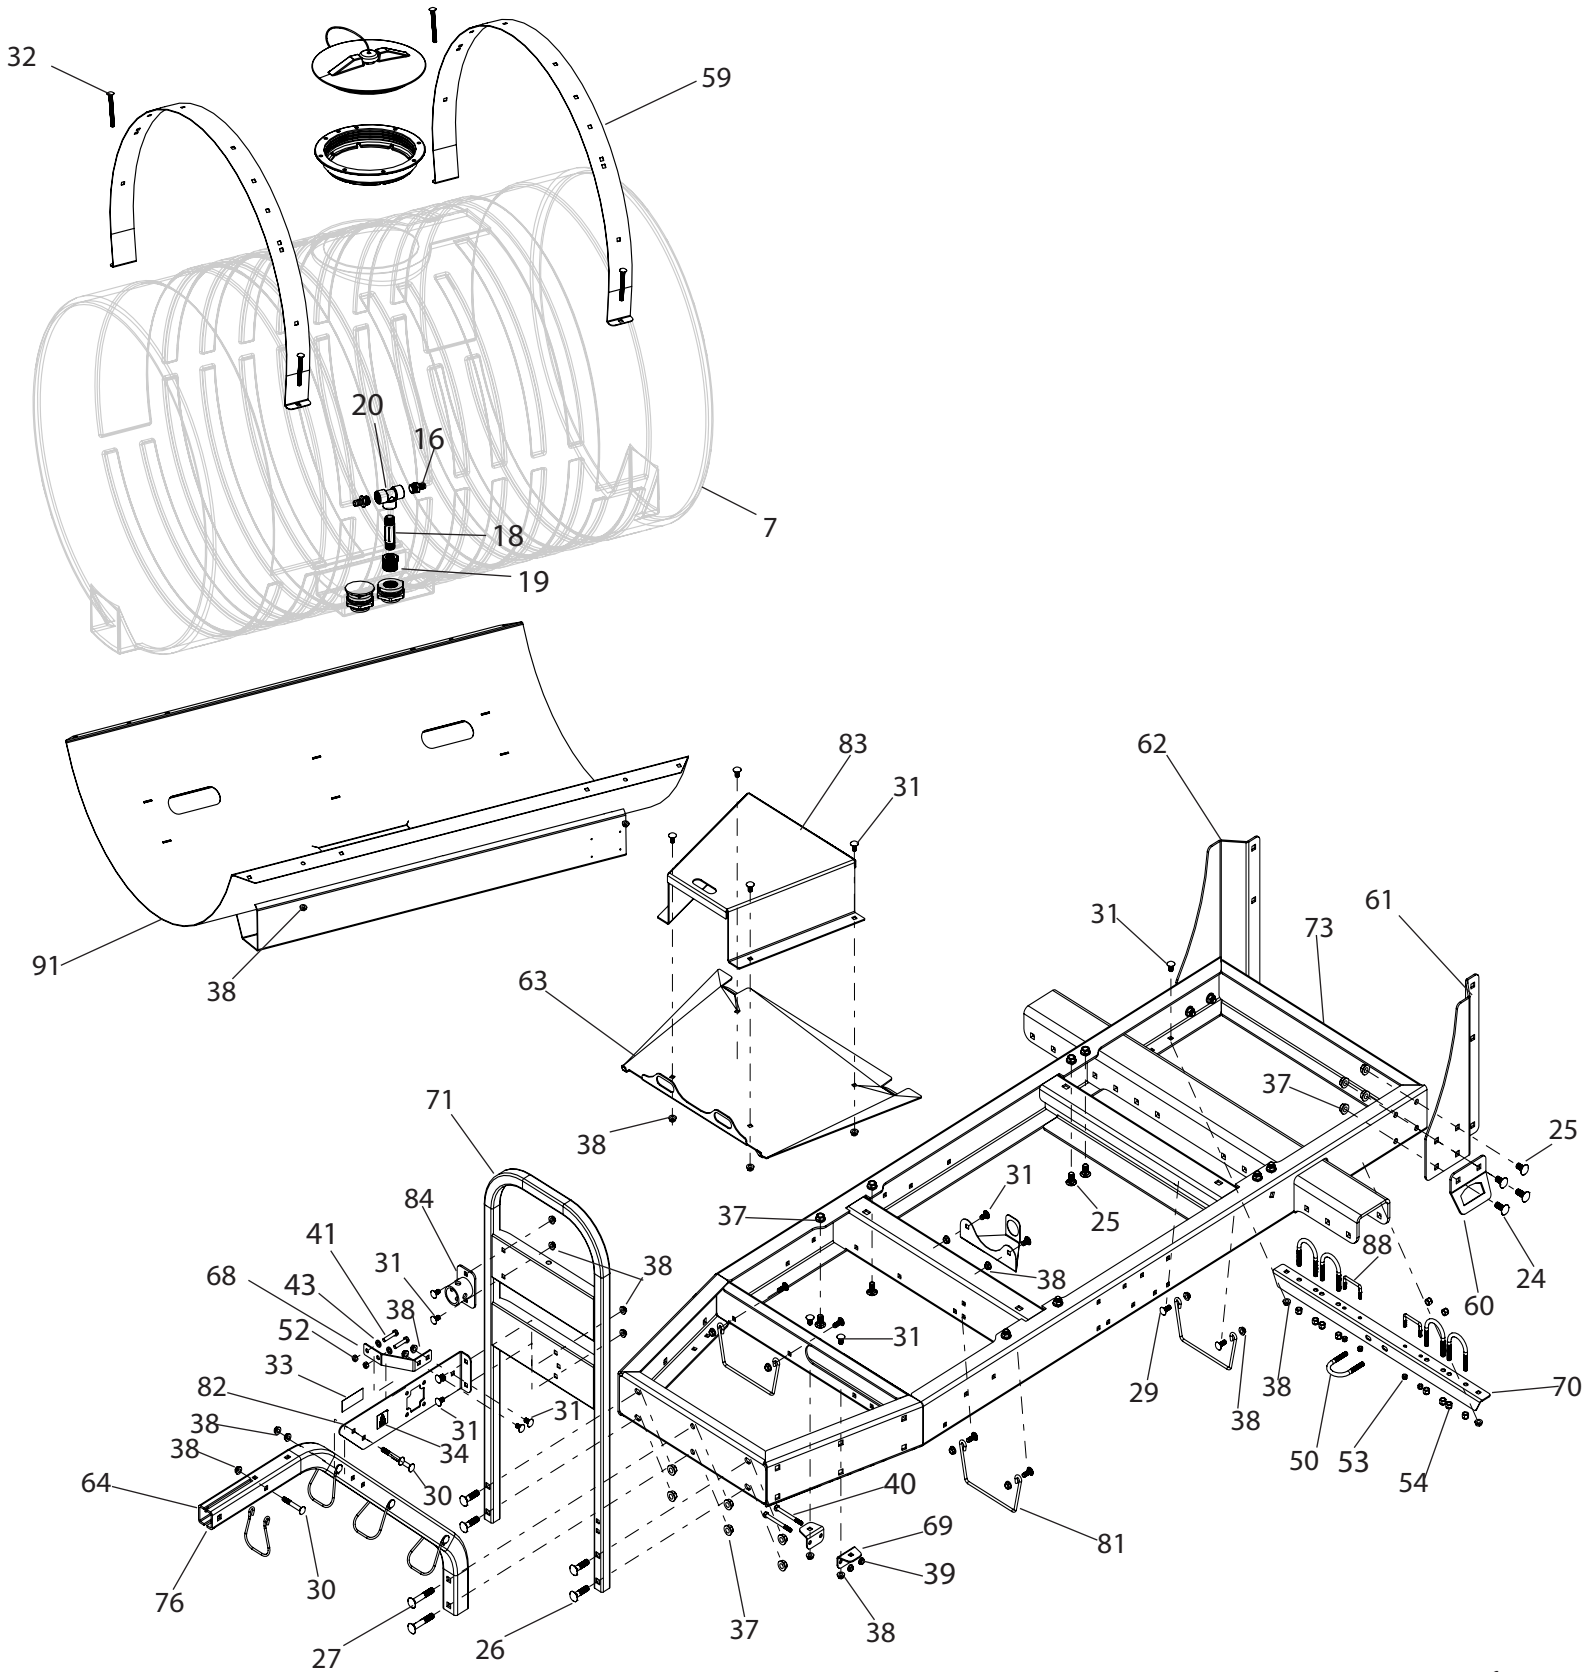

TR200H, TR305H, TR400H Breakdown

TR205H, TR305H, TR400H Breakdown

Parts List

Ref #	Qty.	Part Numbers	Description
1	1	01788	Pin, Hitch 7/8" x 6-1/4" High Stress
2	4 ft	1016	Hose, EPDM Rubber 1" 300 PSI
3	4 ft	1016	Hose, EPDM Rubber 1" 300 PSI
4	4 ft	3111	Hose, Suction EPDM Blend 1-1/4" 70 PSI
-	1	47321	*+ Tank, 300 Gallon w/ 2-1/2" Sump Yellow
-	1	47323	*+ Tank, 200 Gallon w/ 2-1/2" Sump Yellow
7	1	47332	Tank, 400 Gallon w/ 2-1/2" Sump Yellow
8	1	82614	Adapter, AS40 to 2" Flange Fitting
9	1	158109	Jack, 2000 Lb 10" Side Wind Weld-On Tube
10	1	279157	Connector, Male T5 QC to 2" Flange
11	1	475552	Valve, Pressure Relief T5 QC, 290 psi
12	1	1191525	T5 Male QC to 90 deg 1" HB
13	4	6816052	Hose Clamp, 13/16" - 1-1/2" SS
14	4	6820052	Hose Clamp, 13/16" - 1-3/4" SS
15	8	0375P	Shaft Collar, 3/8"
16	2	3A3458	Adapter, Hose 3/4" MPT x 5/8" Barb
17	1	3EL114100	Hose adapter, 90°, 1 1/4" MPT x 1" barb
18	1	8M34*4	Nipple, 3/4" MPT x 4" Sch 80 Poly
19	1	8RB11434	Bushing, Reducer 1-1/4" MPT x 3/4" FPT Sch 80 Poly
20	1	8TT34	Tee, Poly 3/4" FPT Sch 80
21	1	AA126ML-F50-50 +	Strainer, Line 1" Flange 50 Mesh Screen Flush Out
22	4	BTT44	Rivet, Pop 1/8" Dia. x .188" x .250" Grip SS
23	4	CB12*112G5	Bolt, Carriage 1/2-13 x 1-1/2" Gr 5
24	18	CB12*114G5	Bolt, Carriage 1/2-13 x 1-1/4" Gr 5
25	17	CB12*1G5	Bolt, Carriage 1/2-13 x 1" Gr 5
26	4	CB12*2G5	Bolt, Carriage 1/2-13 x 2" Gr 5
27	2	CB12*3G5	Bolt, Carriage 1/2-13 x 3" Gr 5
28	8	CB38*114G5	Bolt, Carriage 3/8-16 x 1-1/4" Gr 5
29	6	CB38*1G5	Bolt, Carriage 3/8-16 x 1" Gr 5
30	6	CB38*234G5	Bolt, Carriage 3/8-16 x 2-3/4" Gr 5
31	24	CB38*34G5	Bolt, Carriage 3/8-16 x 1-1/4" Gr 5
32	4	CB38*4G5 **	Bolt, Carriage 3/8-16 x 4" Gr 5
33	1	DE105	Decal, Max Operating Pressure
34	1	DE115	Decal, Read owners manual label
35	5	FC100	Clamp, Flange 1" Std SS
36	1	FC200	Clamp, Flange 2" Std SS
37	45	FN12	Nut, Flange 1/2-13
38	40	FN38	Nut, Flange 3/8-16
39	2	FN516	Nut, Flange 5/16-18
40	2	H5C516*312	Bolt, Hex 5/16-18 x 3-1/2" Gr 5
41	2	H8*16M	Bolt, Hex Metric 8mm x 16mm 1.25 Pitch Class 10.9 Zinc
42	2	LW34G8	Washer, Lock 3/4" Gr 8