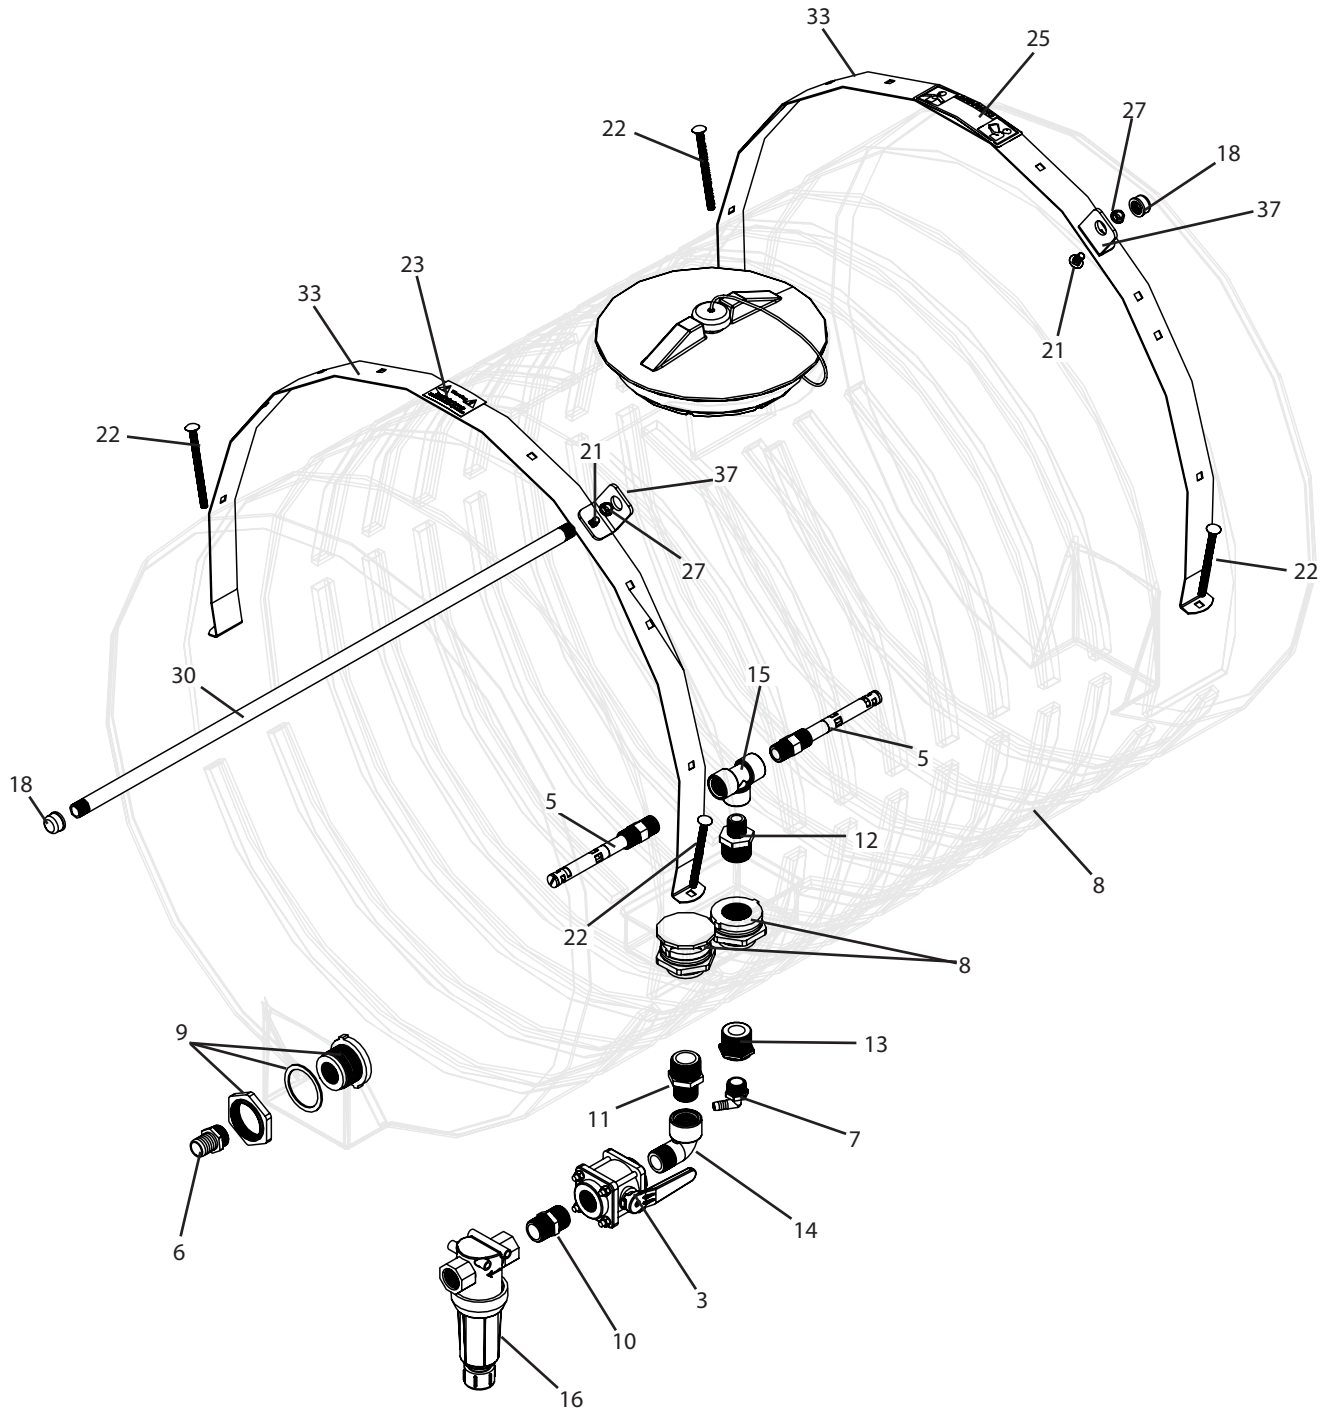

TR300 Breakdown

300 gallon trailer sprayer base kit

TR300 Breakdown

300 gallon trailer sprayer base kit

TR300 Breakdown

300 gallon trailer sprayer base kit

Ref#	Qty.	Part Number	Description
1	1	01788	Pin, Hitch 7/8" x 6-1/4" High Stress
2	2	0375P	Shaft Collar, 3/8"
3	1	100FP	Valve, Ball Bolted 1" Full Port
4	1	158109	Jack, 2000 Lb 10" Side Wind Weld-On Tube
5	2	33710019	Agitator, Jet
6	1	3A100	Adapter, Hose 1" MPT x 1" HB
7	1	3EL3412	Adapter, Hose Ell 3/4" MPT x 1/2" HB
8	1	47321 *	Tank, 300 Gallon w/ 2-1/2" Sump Yellow
9	1	60427	Fitting, Bulkhead 1" FPT Dbl Tap (Requires 2-1/4" Hole)
10	1	8M100	Nipple, 1" MPT x Short Sch 80 Poly
11	1	8M1141	Nipple, Reducer 1-1/4" MPT x 1" MPT Sch 80 Poly
12	1	8M11434	Nipple, Reducer 1-1/4" MPT x 3/4" MPT Sch 80 Poly
13	1	8RB11434	Bushing, Reducer 1-1/4" MPT x 3/4" FPT Sch 80 Poly
14	1	8SE100	Elbow, Street 90° 1" NPT Sch 80 Poly
15	1	8TT34	Tee, Poly 3/4" FPT Sch 80
16	1	AA126ML-4-50 *	Strainer, Line 1" FPT 50 Mesh Screen Flush Out
17	4	BTT44	Rivet, Pop 1/8" Dia. x .188" x .250" Grip SS
18	2	CA12G	Cap, Pipe 1/2" FPT Galv
19	4	CB12*114G5	Bolt, Carriage 1/2-13 x 1-1/4" Gr 5
20	8	CB12*1G5	Bolt, Carriage 1/2-13 x 1" Gr 5
21	6	CB38*34G5	Bolt, Carriage 3/8-16 x 3/4" Gr 5
22	4	CB38*5G5	Bolt, Carriage 3/8-16 x 5" Gr 5
23	1	DE39	Decal, "Warning Read Owner's Manual
24	2	DE47	Decal, CropCare Logo 3.75" x 19.25"
25	1	DEMT3980	Decal, "Warning Avoid Injury Follow Labels"
26	12	FN12	Nut, Flange 1/2-13
27	10	FN38	Nut, Flange 3/8-16
28	10	FW38	Washer, Flat 3/8"
29	4	H5C38*1	Bolt, Hex 3/8-16 x 1" Gr 5
30	1	HANDRAIL	Handrail, TR300
31	4	SNC38	Nut, Lock Steel 3/8-16
32	1	SP500	Plate, Serial Number
33	2	SS38	Tank strap, 300 gallon, gray
34	2	STEPCLAMP	Clamp for T501STEP
35	1	T505	Trailer frame, standard, TR300
36	1	T505S	TR300, Tank saddle weldment
37	2	T551	Hand rail bracket
38	1	T570	Safety chain, 5/16"
39	1	T631	300 gallon trailer step, plate
40	2	T632	300 gallon trailer step, support
41	1	T633	300 Gallon Trailer Platform, Step