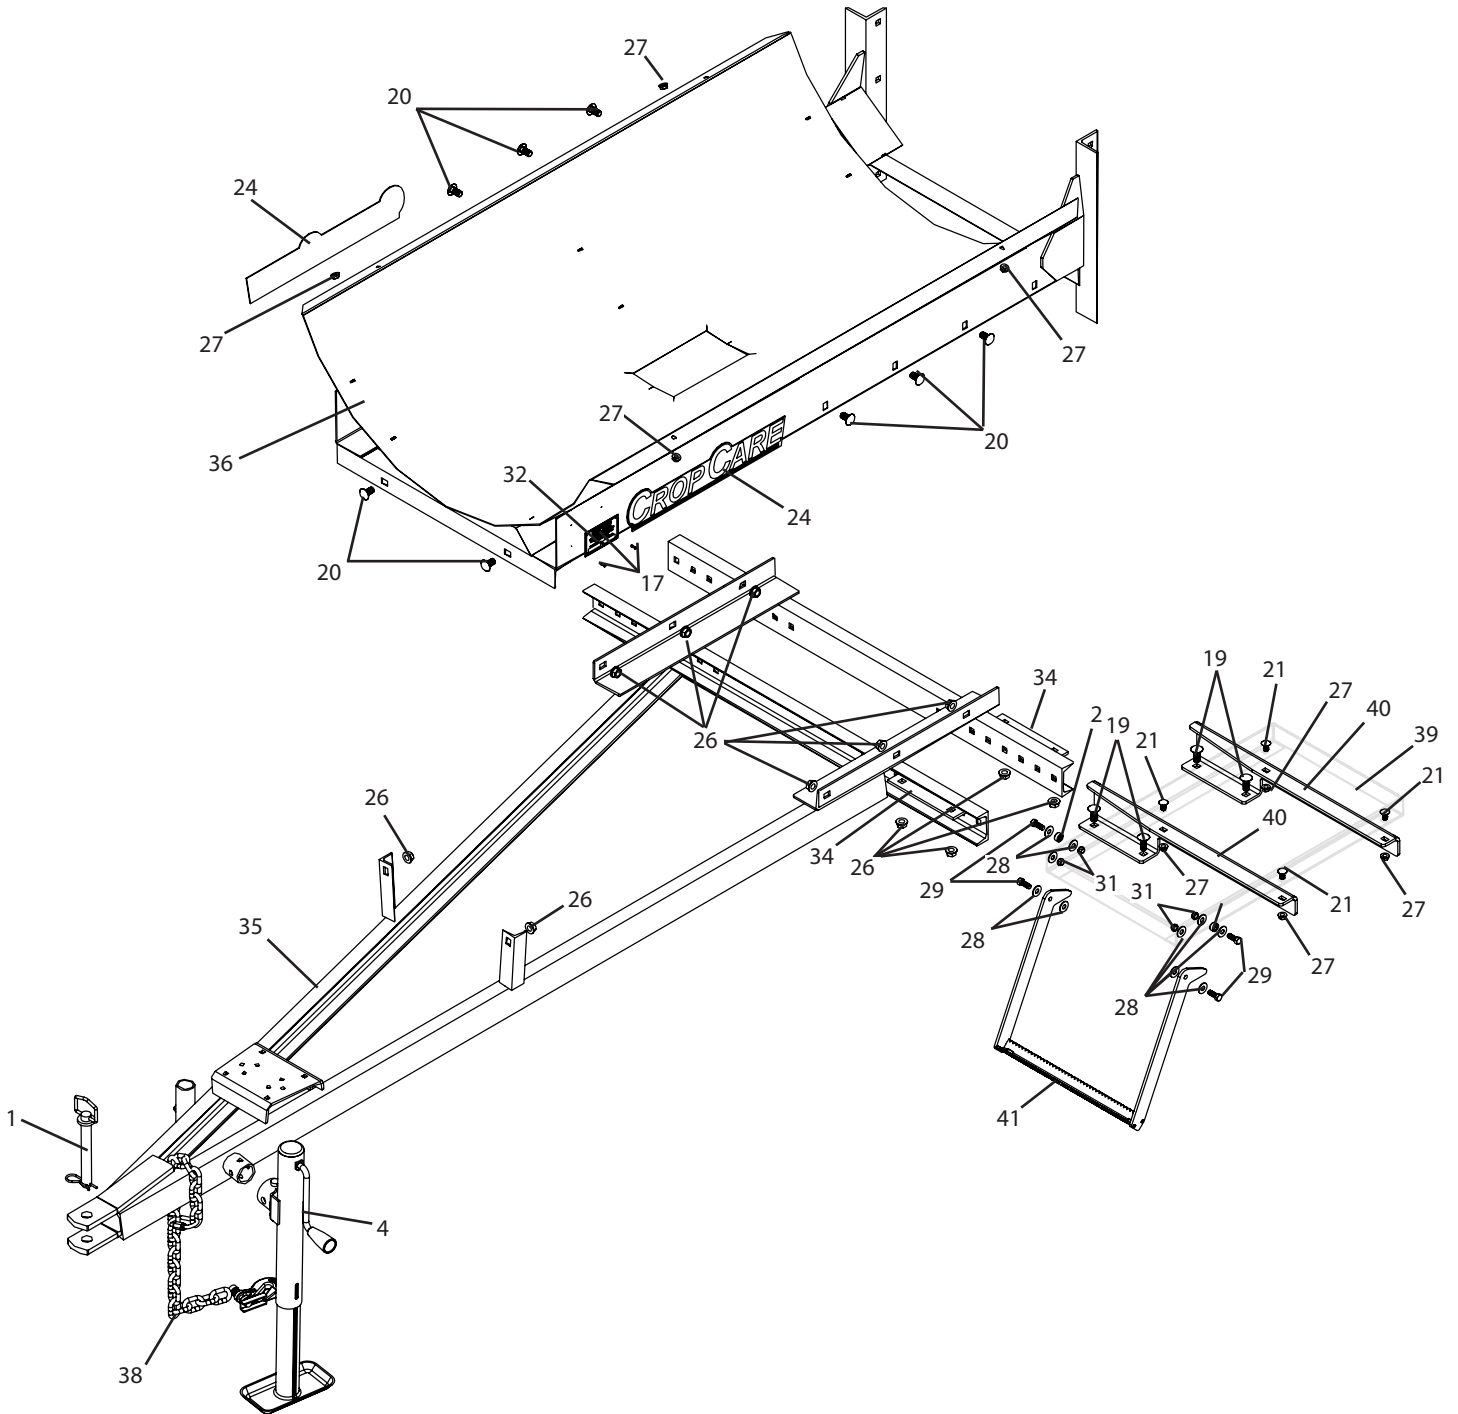

TR300 Breakdown

300 gallon trailer sprayer base kit

TR300 Breakdown

300 gallon trailer sprayer base kit

TR300 Breakdown

300 gallon trailer sprayer base kit

Ref#	Qty.	Part Number	Description
1	1	01788	Pin, Hitch 7/8" x 6-1/4" High Stress
2	2	0375P	Shaft Collar, 3/8"
3	1	100FP	Valve, Ball Bolted 1" Full Port
4	1	158109	Jack, 2000 Lb 10" Side Wind Weld-On Tube
5	2	33710019	Agitator, Jet
6	1	3A100	Adapter, Hose 1" MPT x 1" HB
7	1	3EL3412	Adapter, Hose Ell 3/4" MPT x 1/2" HB
8	1	47321 *	Tank, 300 Gallon w/ 2-1/2" Sump Yellow
9	1	60427	Fitting, Bulkhead 1" FPT Dbl Tap (Requires 2-1/4" Hole)
10	1	8M100	Nipple, 1" MPT x Short Sch 80 Poly
11	1	8M1141	Nipple, Reducer 1-1/4" MPT x 1" MPT Sch 80 Poly
12	1	8M11434	Nipple, Reducer 1-1/4" MPT x 3/4" MPT Sch 80 Poly
13	1	8RB11434	Bushing, Reducer 1-1/4" MPT x 3/4" FPT Sch 80 Poly
14	1	8SE100	Elbow, Street 90° 1" NPT Sch 80 Poly
15	1	8TT34	Tee, Poly 3/4" FPT Sch 80
16	1	AA126ML-4-50 *	Strainer, Line 1" FPT 50 Mesh Screen Flush Out
17	4	BTT44	Rivet, Pop 1/8" Dia. x .188" x .250" Grip SS
18	2	CA12G	Cap, Pipe 1/2" FPT Galv
19	4	CB12*114G5	Bolt, Carriage 1/2-13 x 1-1/4" Gr 5
20	8	CB12*1G5	Bolt, Carriage 1/2-13 x 1" Gr 5
21	6	CB38*34G5	Bolt, Carriage 3/8-16 x 3/4" Gr 5
22	4	CB38*5G5	Bolt, Carriage 3/8-16 x 5" Gr 5
23	1	DE39	Decal, "Warning Read Owner's Manual
24	2	DE47	Decal, CropCare Logo 3.75" x 19.25"
25	1	DEMT3980	Decal, "Warning Avoid Injury Follow Labels"
26	12	FN12	Nut, Flange 1/2-13
27	10	FN38	Nut, Flange 3/8-16
28	10	FW38	Washer, Flat 3/8"
29	4	H5C38*1	Bolt, Hex 3/8-16 x 1" Gr 5
30	1	HANDRAIL	Handrail, TR300
31	4	SNC38	Nut, Lock Steel 3/8-16
32	1	SP500	Plate, Serial Number
33	2	SS38	Tank strap, 300 gallon, gray
34	2	STEPCLAMP	Clamp for T501STEP
35	1	T505	Trailer frame, standard, TR300
36	1	T505S	TR300, Tank saddle weldment
37	2	T551	Hand rail bracket
38	1	T570	Safety chain, 5/16"
39	1	T631	300 gallon trailer step, plate
40	2	T632	300 gallon trailer step, support
41	1	T633	300 Gallon Trailer Platform, Step