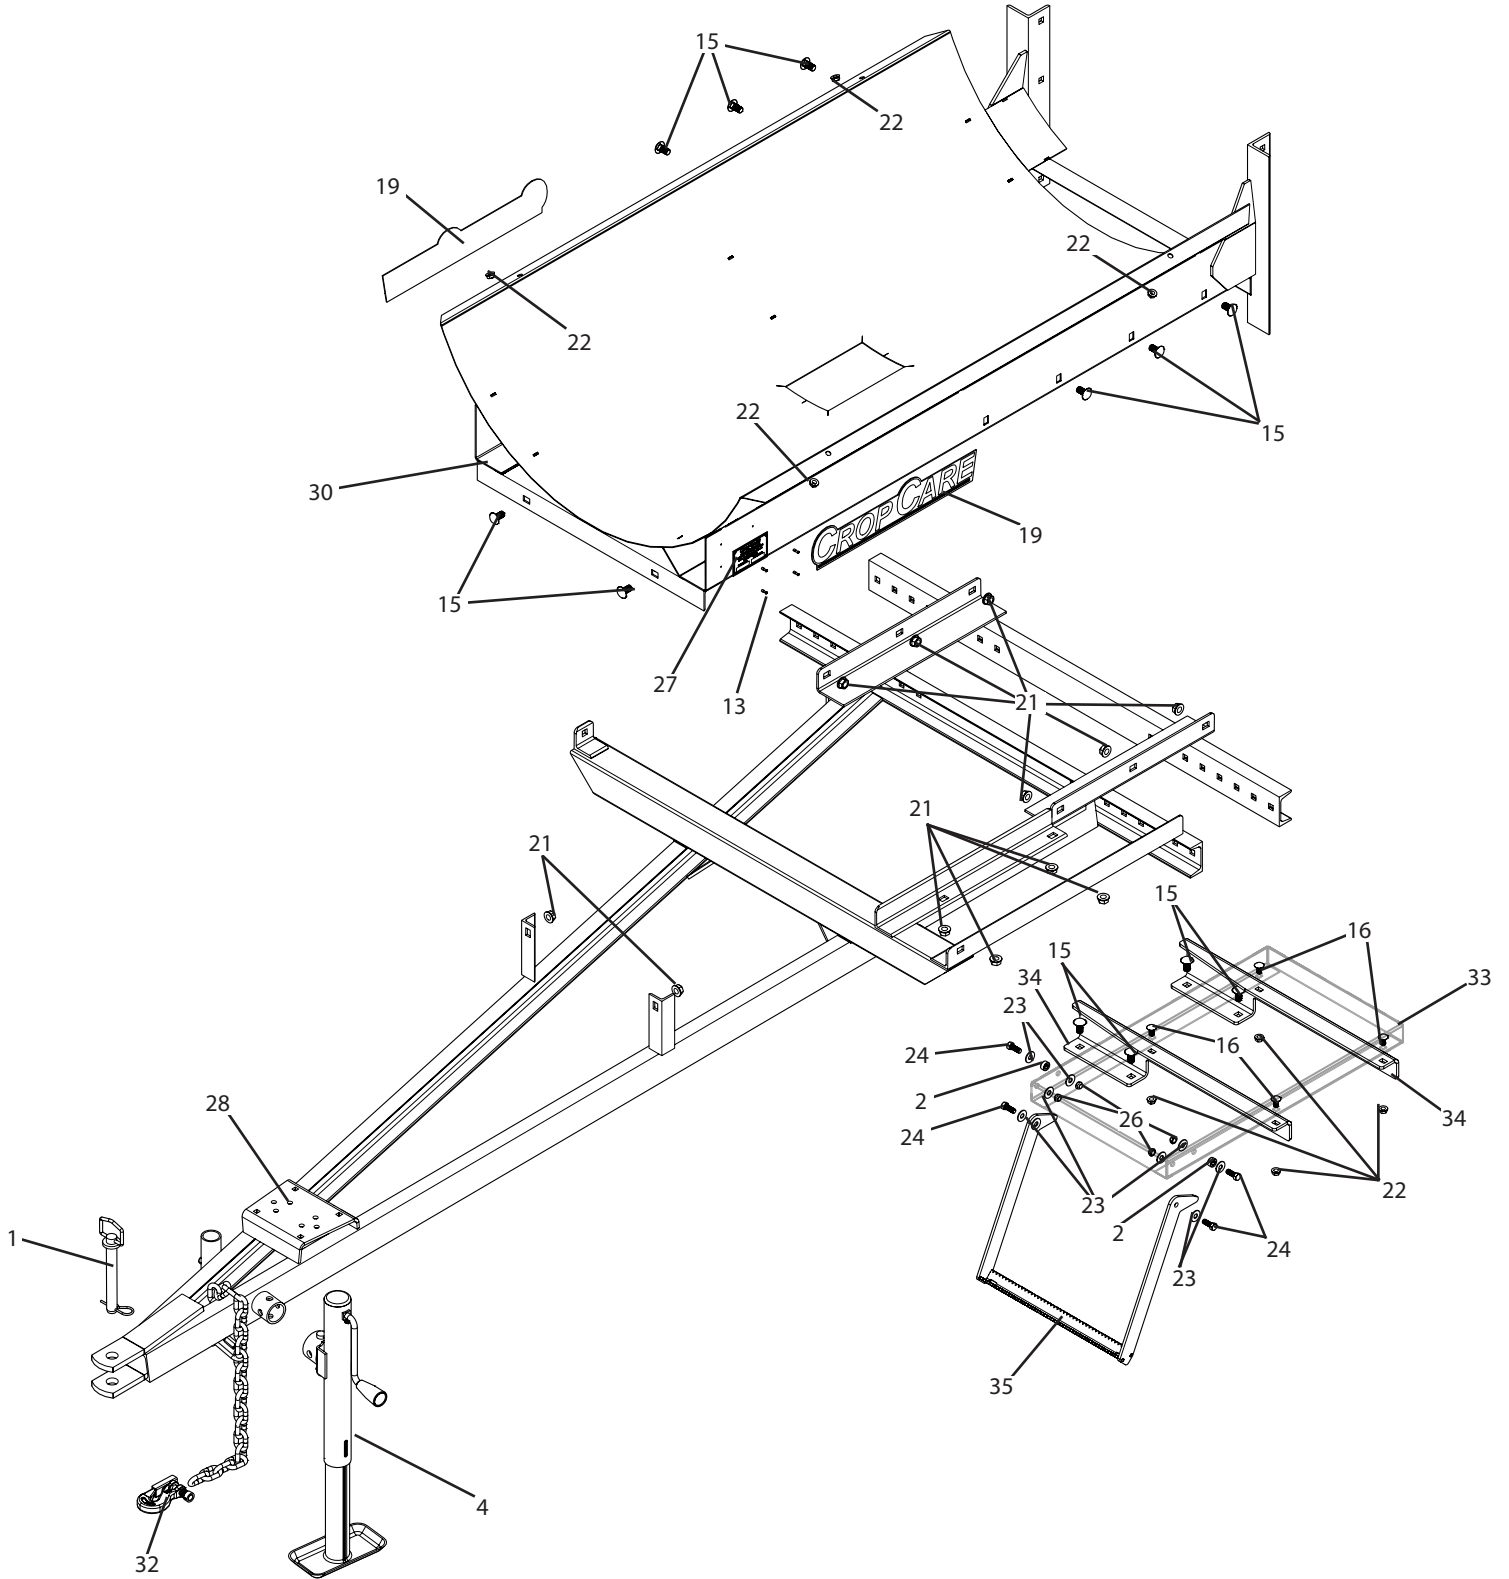

## TR300S Breakdown

### 300 gallon high pressure trailer

### 300 gallon high pressure trailer

Ref#	Qty.	Part Number	Description
1	1	01788	Pin, Hitch 7/8" x 6-1/4" High Stress
2	2	0375P	Shaft Collar, 3/8"
3	1	125STD	Valve, Ball Bolted 1-1/4" Std Port
4	1	158109	Jack, 2000 Lb 10" Side Wind Weld-On Tube
5	1	33500072A *	Strainer, Line Poly 1-1/4" FPT 50 Mesh Screen EPDM Gasket
6	2	3A3458	Adapter, Hose 3/4" MPT x 5/8" HB
7	1	3EL114100	Adapter, Hose 90° 1-1/4" MPT x 1" HB
8	1	47321 *	Tank, 300 Gallon w/ 2-1/2" Sump Yellow
9	2	8M114	Nipple, 1-1-4" MPT x Close Sch 80 Poly
10	1	8M11434	Nipple, Reducer 1-1/4" MPT x 3/4" MPT Sch 80 Poly
11	1	8SE114	Elbow, Street 90° 1-1/4" NPT Sch 80 Poly
12	1	8TT34	Tee, Poly 3/4" FPT Sch 80
13	4	BTT44	Rivet, Pop 1/8" Dia. x .188" x .250" Grip SS
14	2	CA12G	Cap, Pipe 1/2" FPT Galv
15	12	CB12*1G5	Bolt, Carriage 1/2-13 x 1" Gr 5
16	6	CB38*34G5	Bolt, Carriage 3/8-16 x 3/4" Gr 5
17	4	CB38*5G5	Bolt, Carriage 3/8-16 x 5" Gr 5
18	1	DE39	Decal, "Warning Read Owner's Manual
19	2	DE47	Decal, CropCare Logo 3.75" x 19.25"
20	1	DEMT3980	Decal, "Warning Avoid Injury Follow Labels"
21	12	FN12	Nut, Flange 1/2-13
22	10	FN38	Nut, Flange 3/8-16
23	10	FW38	Washer, Flat 3/8"
24	4	H5C38*1	Bolt, Hex 3/8-16 x 1" Gr 5
25	1	HANDRAIL	Handrail, TR300
26	4	SNC38	Nut, Lock Steel 3/8-16
27	1	SP500	Plate, Serial Number
28	2	SS38	Tank strap, 300 gallon, gray
29	1	T505L	Trailer frame, long, TR300
30	1	T505S	TR300, Tank saddle weldment
31	2	T551	Hand rail bracket
32	1	T570	Safety chain, 5/16"
33	1	T631	300 gallon trailer step, plate
34	2	T632	300 gallon trailer step, support
35	1	T633	300 Gallon Trailer Platform, Step