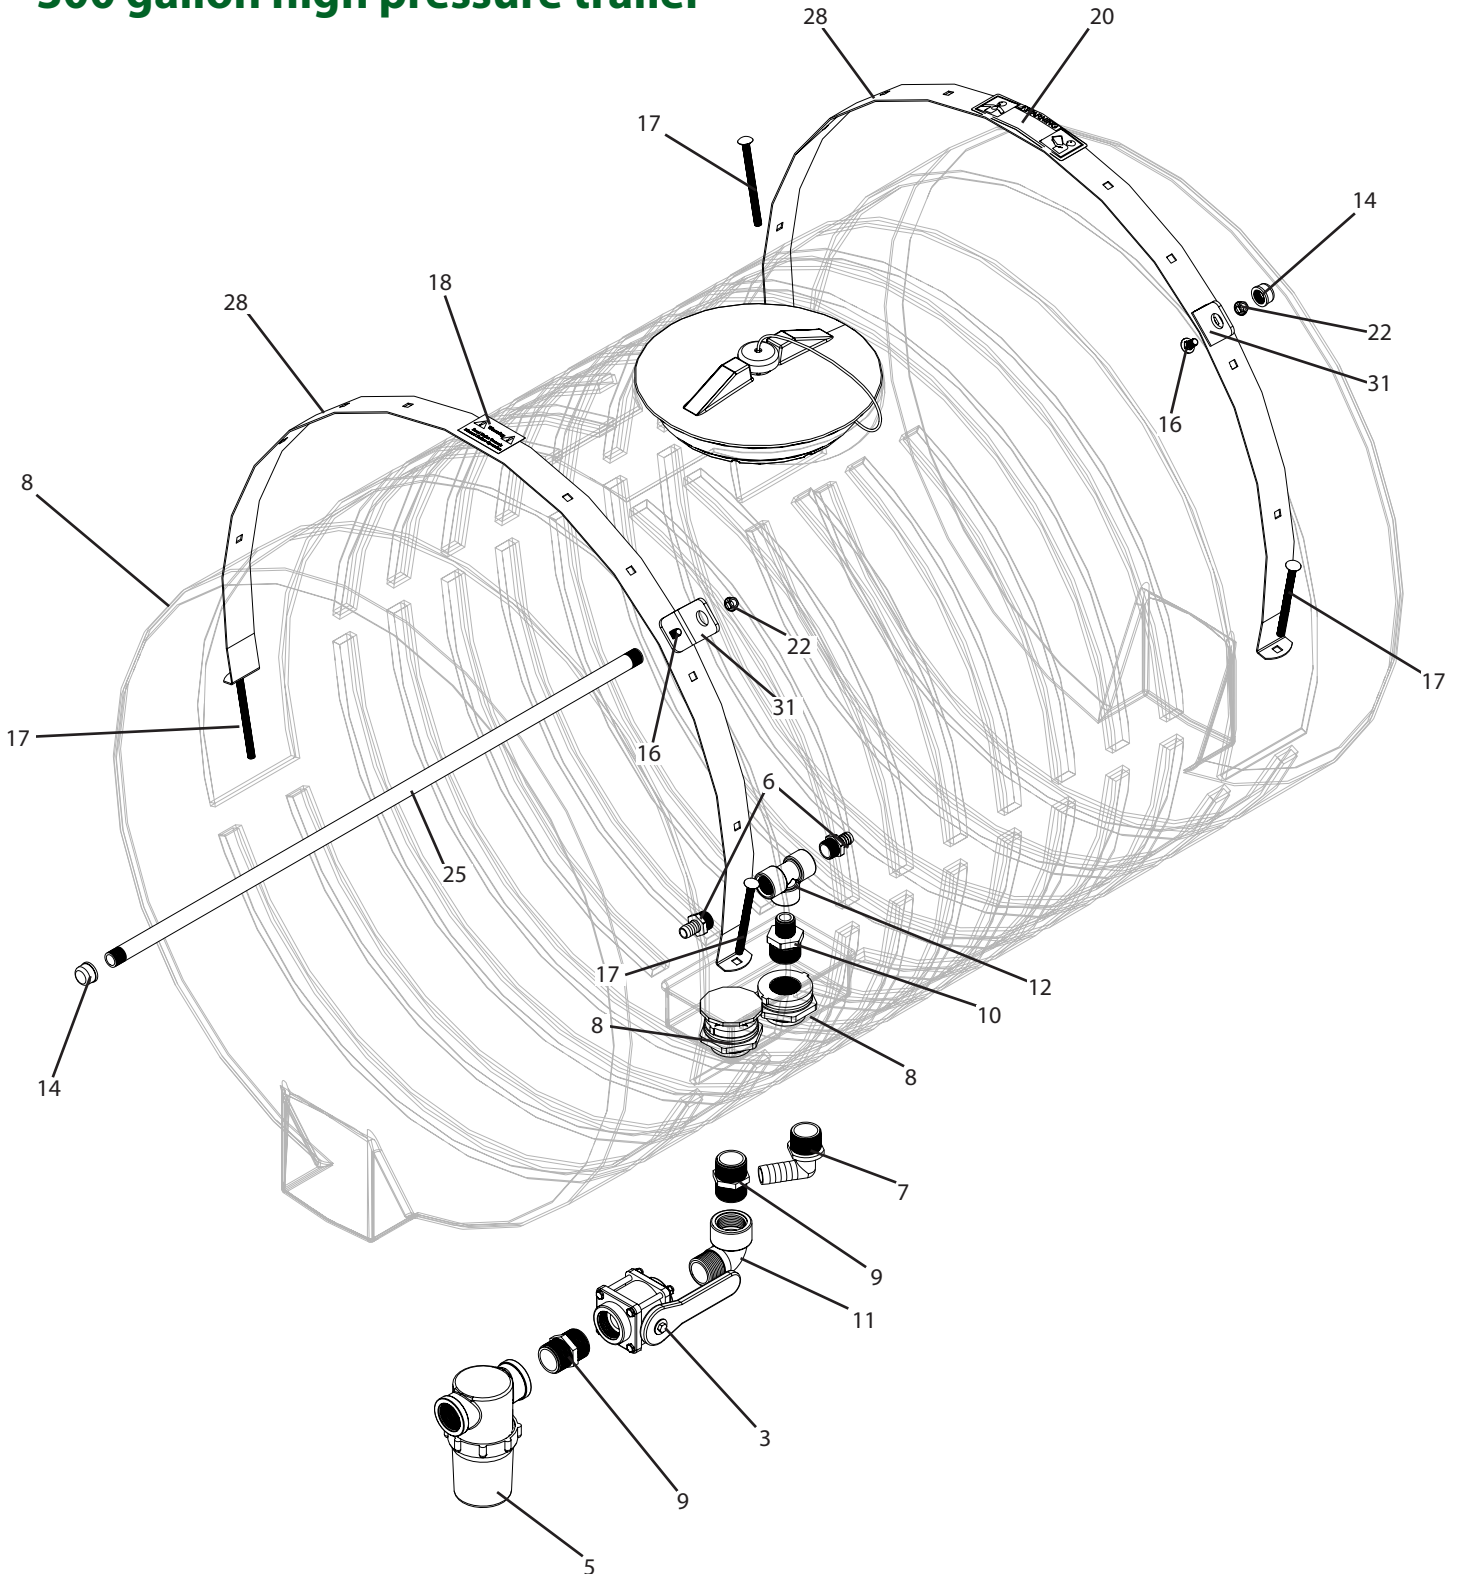

## TR300S Breakdown

### 300 gallon high pressure trailer

### 300 gallon high pressure trailer

Ref#	Qty.	Part Number	Description
1	1	01788	Pin, Hitch 7/8" x 6-1/4" High Stress
2	2	0375P	Shaft Collar, 3/8"
3	1	125STD	Valve, Ball Bolted 1-1/4" Std Port
4	1	158109	Jack, 2000 Lb 10" Side Wind Weld-On Tube
5	1	33500072A *	Strainer, Line Poly 1-1/4" FPT 50 Mesh Screen EPDM Gasket
6	2	3A3458	Adapter, Hose 3/4" MPT x 5/8" HB
7	1	3EL114100	Adapter, Hose 90° 1-1/4" MPT x 1" HB
8	1	47321 *	Tank, 300 Gallon w/ 2-1/2" Sump Yellow
9	2	8M114	Nipple, 1-1-4" MPT x Close Sch 80 Poly
10	1	8M11434	Nipple, Reducer 1-1/4" MPT x 3/4" MPT Sch 80 Poly
11	1	8SE114	Elbow, Street 90° 1-1/4" NPT Sch 80 Poly
12	1	8TT34	Tee, Poly 3/4" FPT Sch 80
13	4	BTT44	Rivet, Pop 1/8" Dia. x .188" x .250" Grip SS
14	2	CA12G	Cap, Pipe 1/2" FPT Galv
15	12	CB12*1G5	Bolt, Carriage 1/2-13 x 1" Gr 5
16	6	CB38*34G5	Bolt, Carriage 3/8-16 x 3/4" Gr 5
17	4	CB38*5G5	Bolt, Carriage 3/8-16 x 5" Gr 5
18	1	DE39	Decal, "Warning Read Owner's Manual
19	2	DE47	Decal, CropCare Logo 3.75" x 19.25"
20	1	DEMT3980	Decal, "Warning Avoid Injury Follow Labels"
21	12	FN12	Nut, Flange 1/2-13
22	10	FN38	Nut, Flange 3/8-16
23	10	FW38	Washer, Flat 3/8"
24	4	H5C38*1	Bolt, Hex 3/8-16 x 1" Gr 5
25	1	HANDRAIL	Handrail, TR300
26	4	SNC38	Nut, Lock Steel 3/8-16
27	1	SP500	Plate, Serial Number
28	2	SS38	Tank strap, 300 gallon, gray
29	1	T505L	Trailer frame, long, TR300
30	1	T505S	TR300, Tank saddle weldment
31	2	T551	Hand rail bracket
32	1	T570	Safety chain, 5/16"
33	1	T631	300 gallon trailer step, plate
34	2	T632	300 gallon trailer step, support
35	1	T633	300 Gallon Trailer Platform, Step