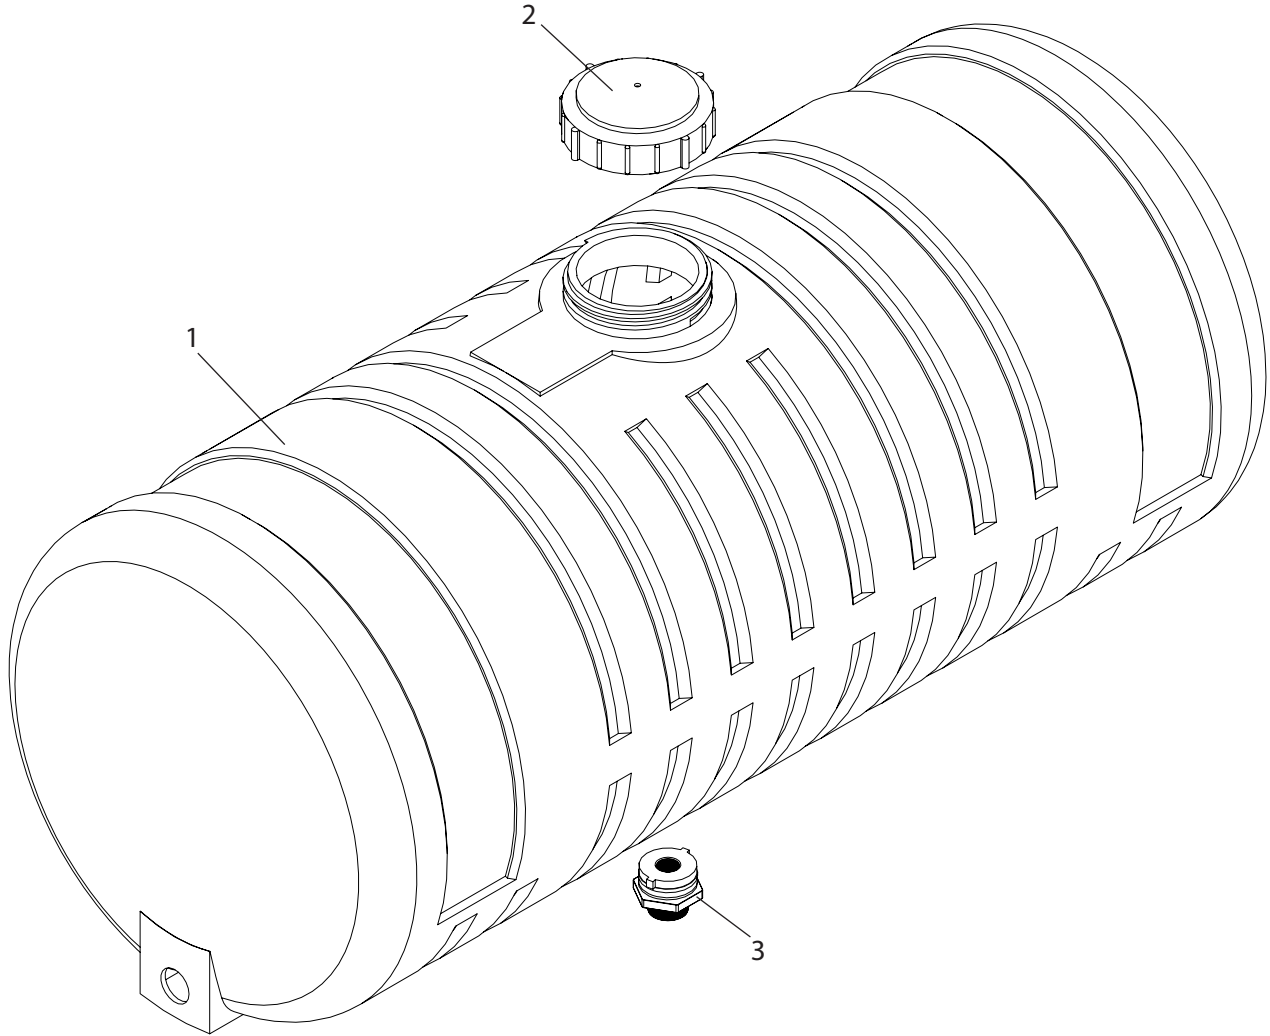

## 47394 Breakdown

### Tank, 85 Gal w/Shallow Sump Yellow

Ref#	Qty.	Part Number	Description
1	1	-----	Tank, 85 Gal w/Shallow Sump Yellow
2	1	10035	Lid, Tank 5" w/ out Lanyard
3	1	62798	Fitting, Tank 3/4" FPT Dbl Tap (Requires 1-5/8" Hole)