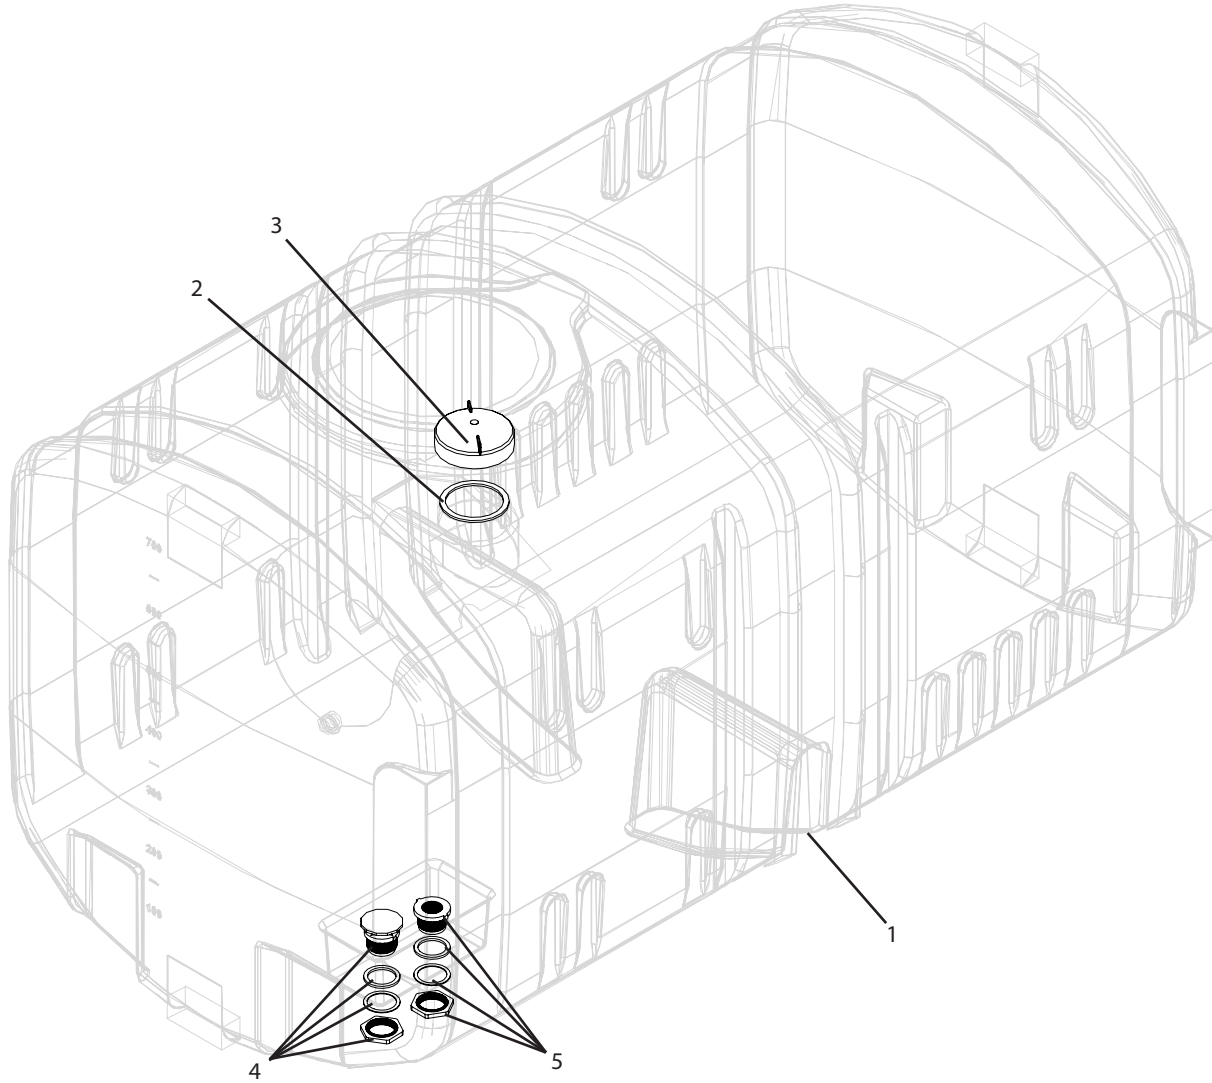

47922 Breakdown

Tank, 750 Gallon Yellow

Ref#	Qty.	Part Number	Description
1	1	47922	Tank, 750 gallon, yellow, TR760
2	1	60366	Gasket, 5" Tank Lid (63484 Lid)
3	1	63484	Lid, 5" Tank (30, 55, 85 gal)
4	1	63065	Fitting, Tank Anti-Vortex 1-1/4" FPT (Requires 2-1/4" Hole)
5	1	60403	Fitting, Tank 1-1/4" FPT Double Tap (Requires 2-1/4" Hole)