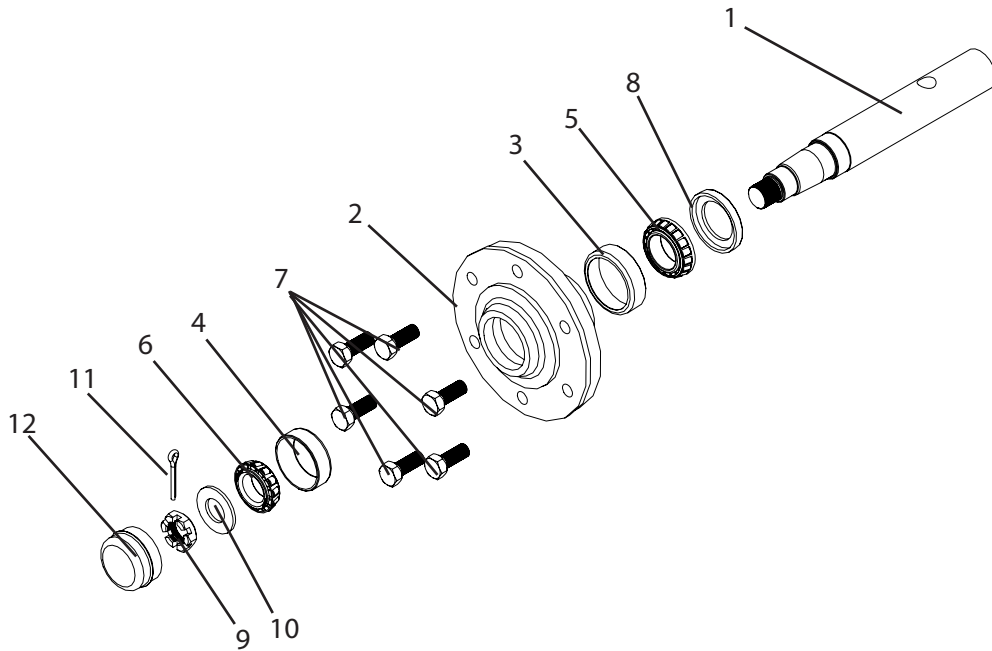

T473 Breakdown

Poultry House Sprayer, Spindle, 4000 lbs, bolt-on

Ref#	Qty.	Part Number	Description
1	1	---	Spindle with bolt hole (T1043)
2	1	HO4000	Hub cupped only (no bearings) 4000#
3	1	LM29710	Bearing Cup 2.562" OD
4	1	LM67010	Bearing Cup 2.328" OD
5	1	LM29749	Tapered Bearing 1.50" ID
6	1	LM67049	Tapered Bearing 1.25" ID
7	6	SP4001	Wheel bolt 4,000 lb capacity 9/16-18 x 1 1/4"
8	1	S4000	Seal 1.75" ID x 2.561" OD x .25" W
9	1	SP4003	Castle Nut 1"-14 Fine
10	1	SP4004	SAE Washer 1"
11	1	CT316x2	Cotter pin 3/16" x 2"
12	1	D4000	dust cap for 4000 lb hub 2.333" OD