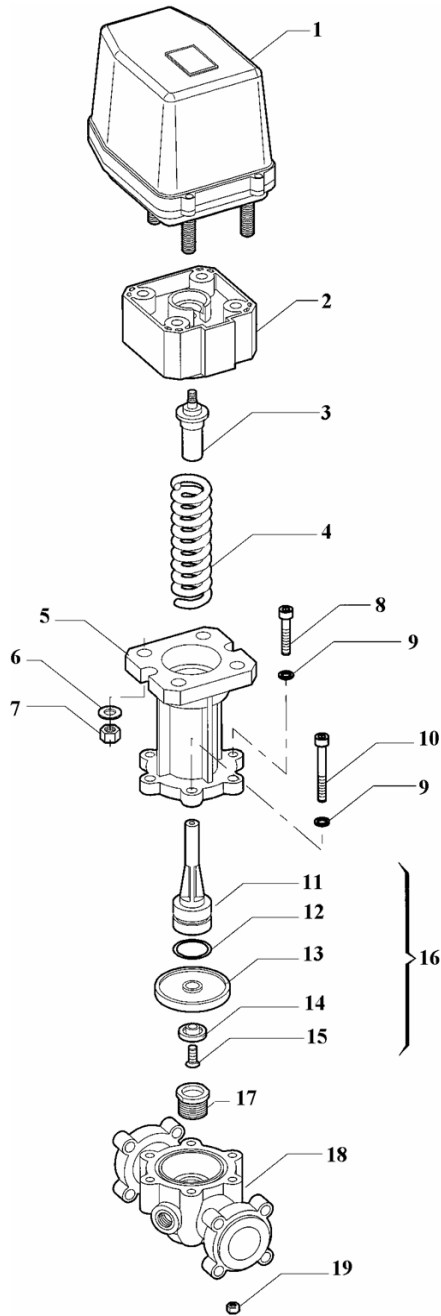

465622 Breakdown

Valve, Electric Regulating 290 PSI #465, 1" BMT Bypass Outlet

<i>Ref #</i>	<i>Qty</i>	<i>Part Number</i>	<i>Description</i>
1	1	4653970	Valve motor
2	1	465012.230	Spacer block, green
3	1	465015.130	Spring seat
4	1	465002.120	Spring
5	1	465015.110	Upper housing
6	4	B202H0	Flat washer
7	4	B10251	Nut
8	4	V1C24N	Bolt
9	6	B202F0	Flat washer
10	2	V1C24R	Bolt
11	1	465005.100*	Plunger
12	1	465005.140*	O-ring
13	1	465005.090*	Diaphragm
14	1	465005.080*	Diaphragm retainer
15	1	V1F24I*	Screw
16	1	465005.180	Repair kit (Includes ref# 11-15)
17	1	465005.011	Diaphragm seat
18	1	465520.010	Lower housing
19	1	B10241	Nut

* Part is included in a complete assembly.