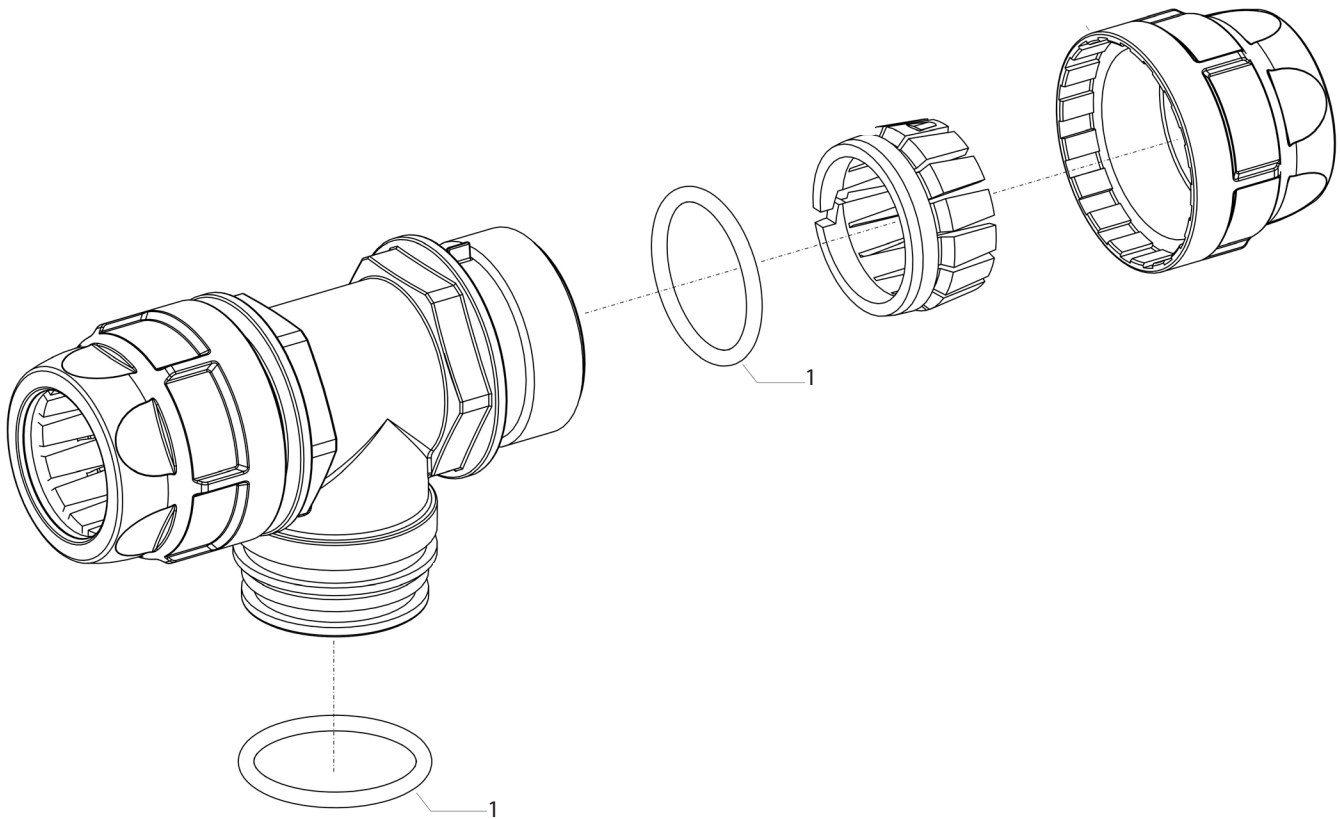

193415 Breakdown

Fitting, Tee 1" Wet Line

Ref#	Qty.	Part Number	Description
1	2	G11089	OR 3,53X34,52 4137 EPDM (Arag)